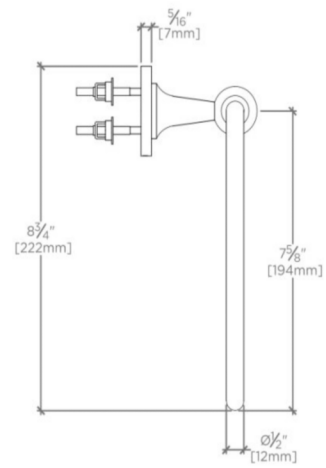

### TECHNICAL DETAILS

Escutcheon Primary Material: Brass  
Depth / Width: 3 1/4"  
Height: 8 3/4"  
Installation Type: Wall Mounted  
Length: 7 7/8"  
Pivot: Y  
Primary Material: Brass  
Suggested Application: Bath

## DASH

Dash 7 7/8" Towel Ring

DSTB01

TOP VIEW

SCALE: 3"=1'-0"

ISO VIEW

SCALE: 3"=1'-0"

FRONT VIEW

SCALE: 3"=1'-0"

SIDE VIEW

SCALE: 3"=1'-0"