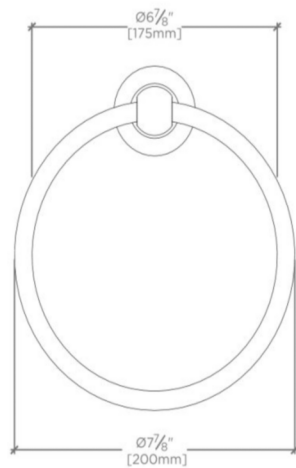

### TECHNICAL DETAILS

Escutcheon Primary Material: Brass  
Depth / Width: 3 1/4"  
Height: 8 3/4"  
Installation Type: Wall Mounted  
Length: 7 7/8"  
Pivot: Y  
Primary Material: Brass  
Suggested Application: Bath

## DASH

Dash 7 7/8" Towel Ring

DSTB01

TOP VIEW

SCALE: 3"=1'-0"

ISO VIEW

SCALE: 3"=1'-0"

FRONT VIEW

SCALE: 3"=1'-0"

SIDE VIEW

SCALE: 3"=1'-0"