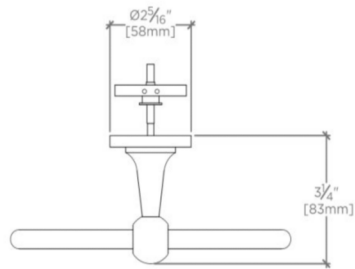

### TECHNICAL DETAILS

Escutcheon Primary Material: Brass  
Depth / Width: 3 1/4"  
Height: 8 3/4"  
Installation Type: Wall Mounted  
Length: 7 7/8"  
Pivot: Y  
Primary Material: Brass  
Suggested Application: Bath

## DASH

Dash 7 7/8" Towel Ring

DSTB01

TOP VIEW

SCALE: 3"=1'-0"

ISO VIEW

SCALE: 3"=1'-0"

FRONT VIEW

SCALE: 3"=1'-0"

SIDE VIEW

SCALE: 3"=1'-0"