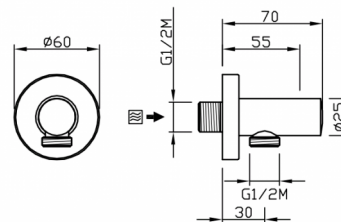

Wall mounted concealed holder

Wall mounted concealed cylindrical fixed holder
32880/SC-CR

TECHNICAL INFORMATION

Brass built-in fixed cylindric holder 1/2"MM. CHROME

FEATURES

PICTURE

TECHNICAL DRAWING

SPARE PARTS