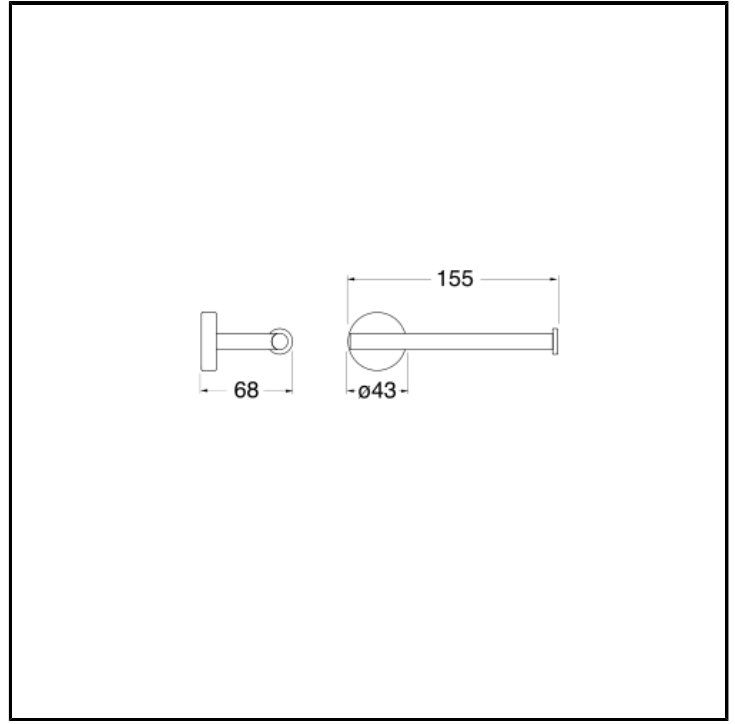

Toilet roll holder

FINITURE

Brushed stainless steel AISI

CHARACTERISTICS

-

INSTALLATION

- Wall

TPOLOGY