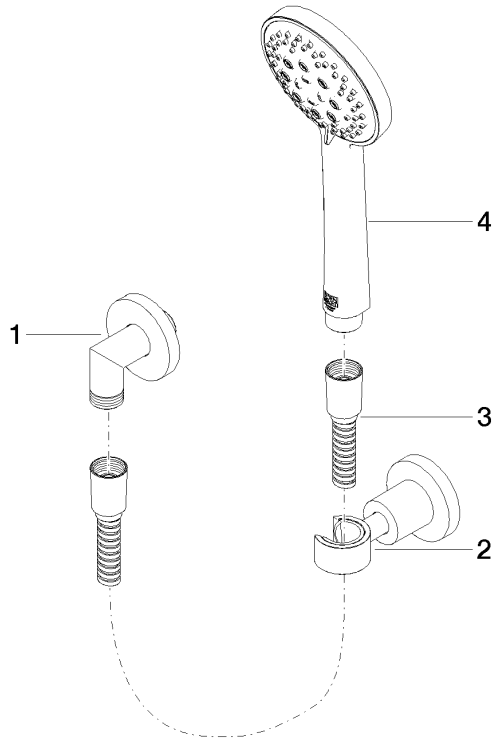

27 803 892

- COMPACT RAIN, max. flow rate 15 l/min (at 3 bar)
- three settings: normal flow, soft flow, massage flow
- with anti-scale system
- 1/2" shower outlet
- rosette for wall elbow Ø 55mm
- rosette for shower holder Ø 55mm
- metal shower hose 1250mm with integrated anti-twist protection
- 1/2" wall elbow

## TARA Hand shower set with individual rosettes - Brushed Chrome

---

TARA

27 803 892

### Certificates

---

Belgaqua\_21-024-2 LGA\_29

27 803 892

Product version up to 6/30/2015

Product version from 6/30/2015 to 7/21/2020

**Product version from 7/21/2020**

Parts for other  
finishes can be found  
here: [Chrome](#)

# TARA Hand shower set with individual rosettes - Brushed Chrome

TARA

27 803 892