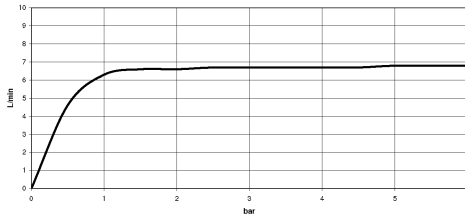

27 803 892

- COMPACT RAIN, max. flow rate 15 l/min (at 3 bar)
- three settings: normal flow, soft flow, massage flow
- with anti-scale system
- 1/2" shower outlet
- rosette for wall elbow Ø 55mm
- rosette for shower holder Ø 55mm
- metal shower hose 1250mm with integrated anti-twist protection
- 1/2" wall elbow

Intrinsic protection against back flow.

	Brushed Chrome	27 803 892-93
	Chrome	27 803 892-00
	Chrome	27 803 892-00 0010
	Brushed Platinum	27 803 892-06
	Brushed Platinum	27 803 892-06 0010
	Platinum	27 803 892-08
	Platinum	27 803 892-08 0010
	Dark Chrome	27 803 892-19
	Dark Chrome	27 803 892-19 0010
	Brushed Durabronze (23kt Gold)	27 803 892-28 0010
	Brushed Durabronze (23kt Gold)	27 803 892-28
	Matte Black	27 803 892-33
	Matte Black	27 803 892-33 0010
	Brushed Bronze	27 803 892-42 0010
	Brushed Bronze	27 803 892-42
	Brushed Champagne (22kt Gold)	27 803 892-46 0010
	Brushed Champagne (22kt Gold)	27 803 892-46
	Champagne (22kt Gold)	27 803 892-47 0010
	Champagne (22kt Gold)	27 803 892-47
	Brushed Chrome	27 803 892-93 0010
	Brushed Dark Platinum	27 803 892-99
	Brushed Dark Platinum	27 803 892-99 0010

27 803 892

mm [inches]

Flow rate chart

Codes & Standards

DIN 4109

EN 1717

ISO 3822

Ü-Zeichen