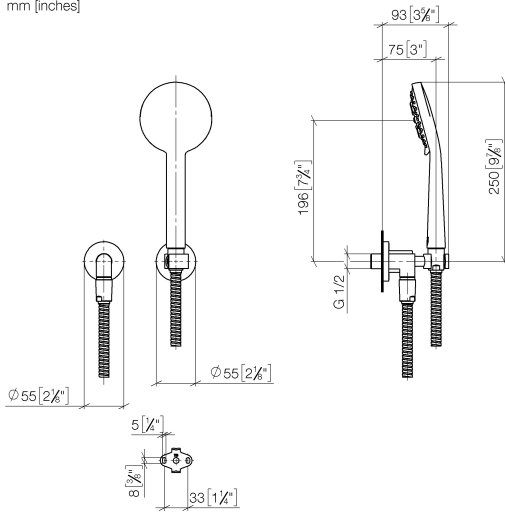

27 803 892

- COMPACT RAIN, max. flow rate 15 l/min (at 3 bar)
- three settings: normal flow, soft flow, massage flow
- with anti-scale system
- 1/2" shower outlet
- rosette for wall elbow Ø 55mm
- rosette for shower holder Ø 55mm
- metal shower hose 1250mm with integrated anti-twist protection
- 1/2" wall elbow

Intrinsic protection against back flow.

	Brushed Chrome	27 803 892-93
	Chrome	27 803 892-00
	Chrome	27 803 892-00 0010
	Brushed Platinum	27 803 892-06
	Brushed Platinum	27 803 892-06 0010
	Platinum	27 803 892-08
	Platinum	27 803 892-08 0010
	Dark Chrome	27 803 892-19
	Dark Chrome	27 803 892-19 0010
	Brushed Durabronze (23kt Gold)	27 803 892-28 0010
	Brushed Durabronze (23kt Gold)	27 803 892-28
	Matte Black	27 803 892-33
	Matte Black	27 803 892-33 0010
	Brushed Bronze	27 803 892-42 0010
	Brushed Bronze	27 803 892-42
	Brushed Champagne (22kt Gold)	27 803 892-46 0010
	Brushed Champagne (22kt Gold)	27 803 892-46
	Champagne (22kt Gold)	27 803 892-47 0010
	Champagne (22kt Gold)	27 803 892-47
	Brushed Chrome	27 803 892-93 0010
	Brushed Dark Platinum	27 803 892-99
	Brushed Dark Platinum	27 803 892-99 0010

27 803 892

mm [inches]

Flow rate chart

Codes & Standards

DIN 4109

EN 1717

ISO 3822

Ü-Zeichen

## TARA Hand shower set with individual rosettes - Brushed Chrome

---

TARA

27 803 892