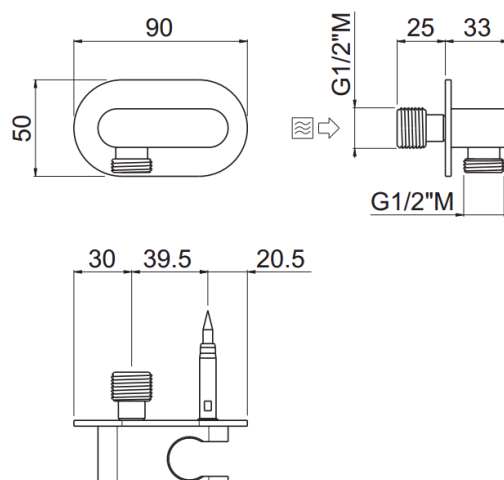

# Wall mounted concealed holder

Wall mounted concealed oval fixed holder  
**32815-CR**

## TECHNICAL INFORMATION

Brass built-in fixed oval holder 1/2"MM. CHROME

## TECHNICAL DRAWING