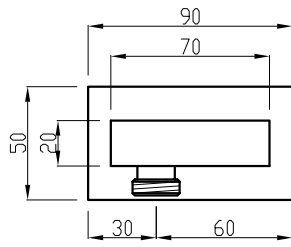

INSTALLAZIONE – INSTALLATION
MONTAGE – EINBAU

Art. 66710-CR

DUPLEX INCASSO “SELECT”

“SELECT” BUILT-IN DUPLEX

“SELECT” DUPLEX A ENCASTRER

“SELECT” EINGEBAUTES DUSCH-SET

PART LIST	
Rif.	Q.tà
A	1
B	1

A