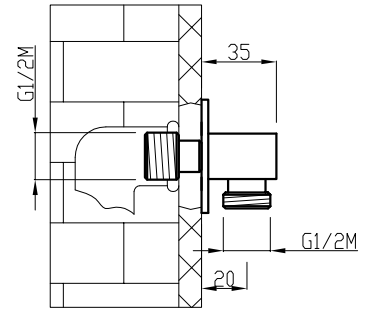

INSTALLAZIONE – INSTALLATION
MONTAGE – EINBAU

Art. 66710-CR

DUPLEX INCASSO “SELECT”

“SELECT” BUILT-IN DUPLEX

“SELECT” DUPLEX A ENCASTRER

“SELECT” EINGEBAUTES DUSCH-SET

PART LIST	
Rif.	Q.tà
A	1
B	1

A