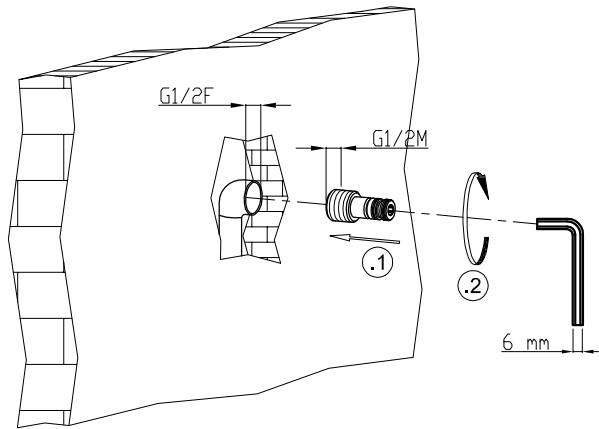

PART LIST	
Rif.	Q.tà
A	1
B	1

A

C

B

D