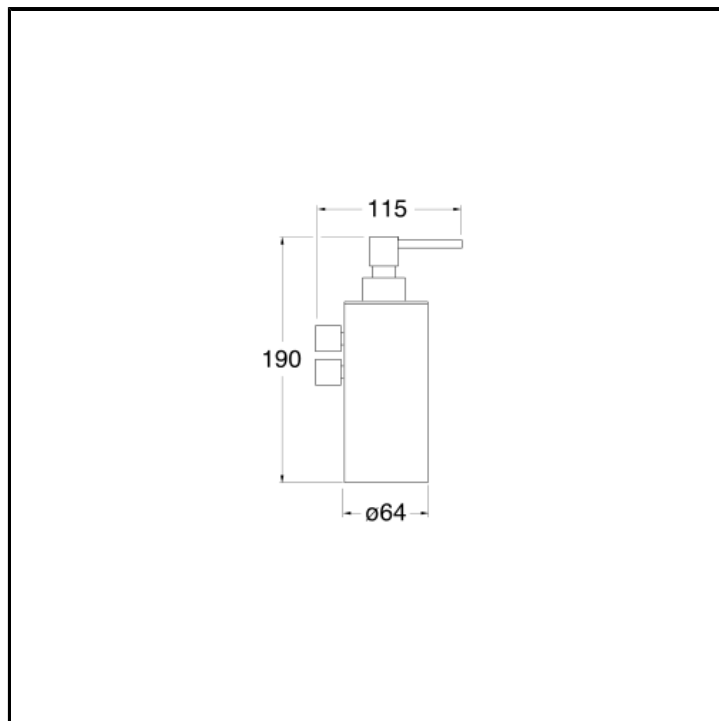

Wall mounted soap dispenser

FINITURE

 Brushed stainless steel AISI

INSTALLATION

- Wall

TIPOLOGY

-

ENVIRONMENT