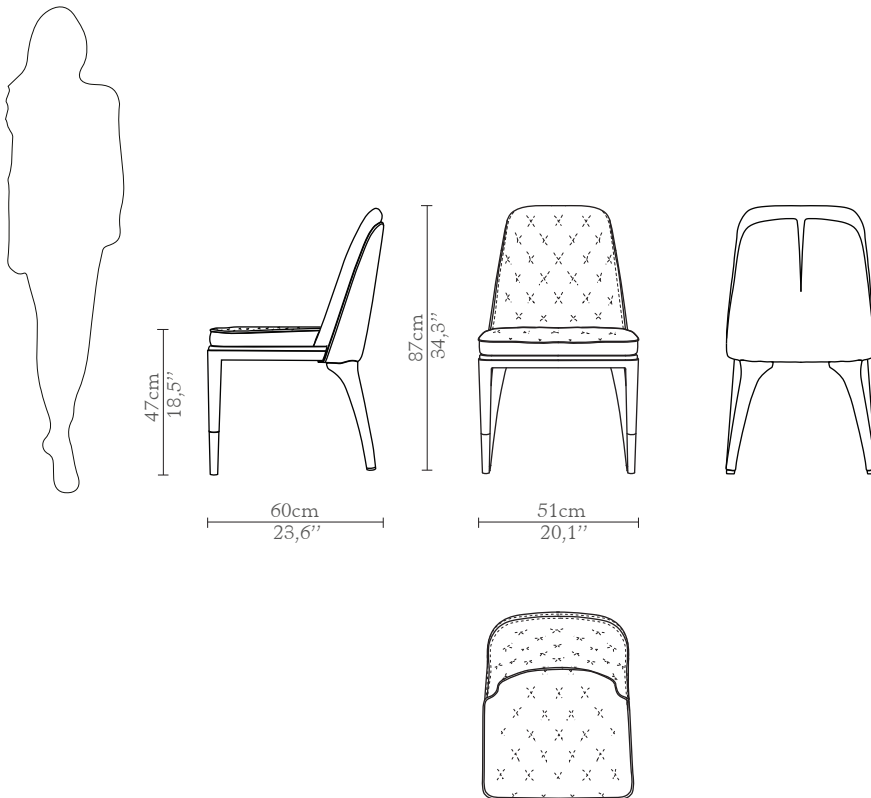

LUXXU

MODERN DESIGN & LIVING

LIGHTING

UPHOLSTERY

TABLES

CONSOLES

SIDEBOARDS

MIRRORS

CABINETS & BOOKCASES

CHARLA II | dining chair

DIMENSIONS

Height: 87cm | 34,3"
Length: 51cm | 20,1"
Depth: 60cm | 23,6"
Seat Height: 47cm | 18,5"
Seat Depth: 47cm | 18,5"

MATERIALS

Body: Brass, Leather & Velvet

STANDARD FINISHES

Body: Polished brass, Black leather
& Brown velvet

WEIGHT

Aprox: 19kg | 41,9lbs

PACKAGING

Volume: 0,41m³ | 14,5ft³
Weight: 25kg | 52,9lbs