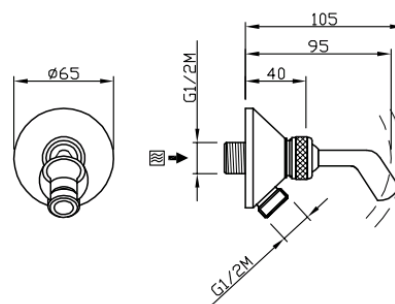

SPARE PARTS

FINISHINGS