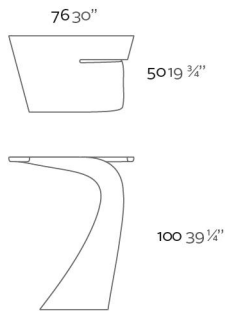

WING Bar Table
WING Mesa Alta

REFERENCE*	REFERENCIA*				
53032	53032F	53032W	53032L	53032D	53032Y

ReferenceX, for example 0000A ReferenciaX, ejemplo 0000A.

* A: BASIC R: AUTORRIEGO F: LACADO W:LUZ L: LEDS B: FULL WHITE G: GLASS

FINISHES ACABADOS

COLOURS COLORES

White	Black	Bronze	Steel	Anthracite	Champagne	Platachito	Plum	Beige	Ecrú	Taupe	Khaki	Navy	Ice	Red	Orange
☐	☐	☐	☐	☐	☐	☐	☐	☐	☐	☐	☐	☐	☐	☐	☐
☐	☐	☐	☐	☐	☐	☐	☐	☐	☐	☐	☐	☐	☐	☐	☐

LIGHT / LUZ, LED RGB, LED DMX, BATTERY BATERÍA

Type plug available Tipo de plug disponible

UL / ELECTRICAL COMPONENTS

The electrical components that make up the products from Vondom are all UL listed for Wet/Outdoor use under the following 4 UL certificates:

- Bulb: BULB-26W-E175761
- Cable: CABLE-E313867
- Insulated Tubing: EXTRUDED_INSULATING_E203950
- Lamp Holder: LAMPHOLDER-E165669

Details for the UL certificates can be found on the UL website and any purchased lamps will have UL stickers documenting the certification.