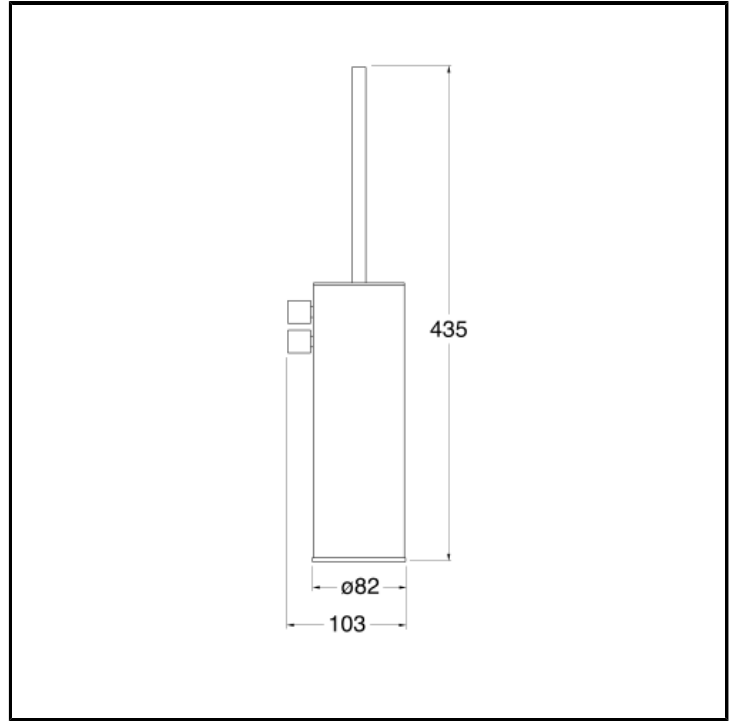

Wall toilet brush holder

FINITURE

 Brushed stainless steel AISI

INSTALLATION

- Wall

TIPOLOGY

-

ENVIRONMENT