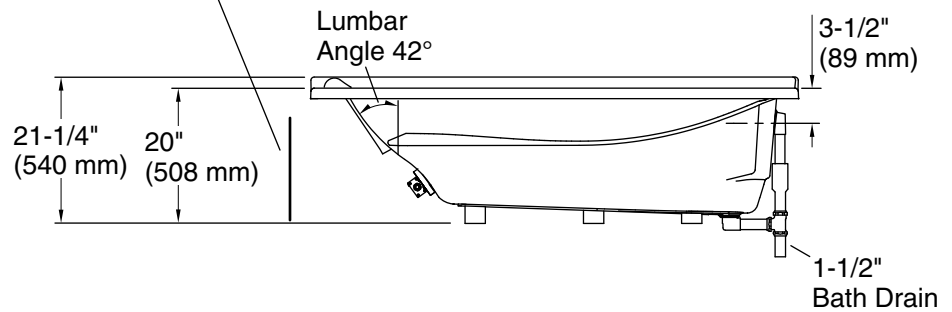

 Recommended Faucet Location

Integral Flange Detail

Access Panel
20" (508 mm) W x
15" (381 mm) H Min

Required Electrical Service

One circuit required, protected with Class A Ground-Fault Circuit-Interrupter (GFCI). Outside North America, this device may be known as a Residual Current Device (RCD).

Heated Surface: 120 V, 15 A

Technical Information

All product dimensions are nominal.

Installation:	Three-wall alcove
Drain location:	Right
Basin area, bottom:	50" x 24" (1270 mm x 610 mm)
Basin area, top:	65" x 27" (1651 mm x 686 mm)
Weight:	77 lbs (34.9 kg)
Minimum floor load:	39.1 lbs/ft ² (190.9 kg/m ²)
Water depth:	14" (356 mm)
Water capacity:	72 gal (272.5 L)
Electrical component rating:	Heated Surface: 120 V, 0.5 A, 60 Hz, 65 W
Minimum flat for door:	2-1/8" (54 mm)