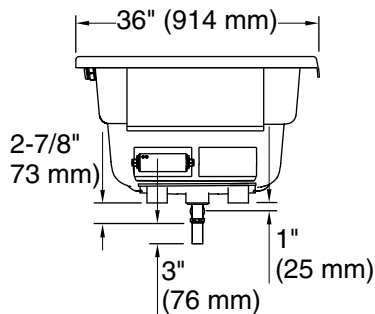

 Recommended Faucet Location

Integral Flange Detail

Access Panel
20" (508 mm) W x
15" (381 mm) H Min

Required Electrical Service

One circuit required, protected with Class A Ground-Fault Circuit-Interrupter (GFCI). Outside North America, this device may be known as a Residual Current Device (RCD).

Heated Surface: 120 V, 15 A

Technical Information

All product dimensions are nominal.

Installation:	Three-wall alcove
Drain location:	Right
Basin area, bottom:	50" x 24" (1270 mm x 610 mm)
Basin area, top:	65" x 27" (1651 mm x 686 mm)
Weight:	77 lbs (34.9 kg)
Minimum floor load:	39.1 lbs/ft ² (190.9 kg/m ²)
Water depth:	14" (356 mm)
Water capacity:	72 gal (272.5 L)
Electrical component rating:	Heated Surface: 120 V, 0.5 A, 60 Hz, 65 W
Minimum flat for door:	2-1/8" (54 mm)