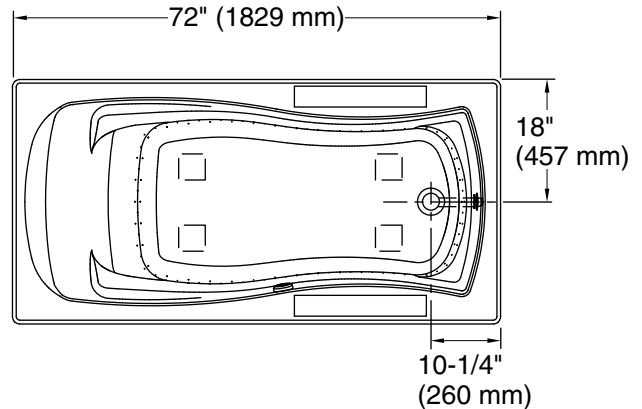

 Recommended Faucet Location

Integral Flange Detail

Access Panel
20" (508 mm) W x
15" (381 mm) H Min

Required Electrical Service

One circuit required, protected with Class A Ground-Fault Circuit-Interrupter (GFCI). Outside North America, this device may be known as a Residual Current Device (RCD).

Heated Surface: 120 V, 15 A

Technical Information

All product dimensions are nominal.

Installation:	Three-wall alcove
Drain location:	Right
Basin area, bottom:	50" x 24" (1270 mm x 610 mm)
Basin area, top:	65" x 27" (1651 mm x 686 mm)
Weight:	77 lbs (34.9 kg)
Minimum floor load:	39.1 lbs/ft ² (190.9 kg/m ²)
Water depth:	14" (356 mm)
Water capacity:	72 gal (272.5 L)
Electrical component rating:	Heated Surface: 120 V, 0.5 A, 60 Hz, 65 W
Minimum flat for door:	2-1/8" (54 mm)