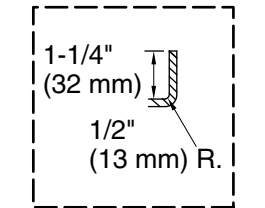

 Recommended Faucet Location

Integral Flange Detail

Access Panel
20" (508 mm) W x
15" (381 mm) H Min

Required Electrical Service

One circuit required, protected with Class A Ground-Fault Circuit-Interrupter (GFCI). Outside North America, this device may be known as a Residual Current Device (RCD).

Heated Surface: 120 V, 15 A

Technical Information

All product dimensions are nominal.

Installation:	Three-wall alcove
Drain location:	Right
Basin area, bottom:	50" x 24" (1270 mm x 610 mm)
Basin area, top:	65" x 27" (1651 mm x 686 mm)
Weight:	77 lbs (34.9 kg)
Minimum floor load:	39.1 lbs/ft ² (190.9 kg/m ²)
Water depth:	14" (356 mm)
Water capacity:	72 gal (272.5 L)
Electrical component rating:	Heated Surface: 120 V, 0.5 A, 60 Hz, 65 W
Minimum flat for door:	2-1/8" (54 mm)