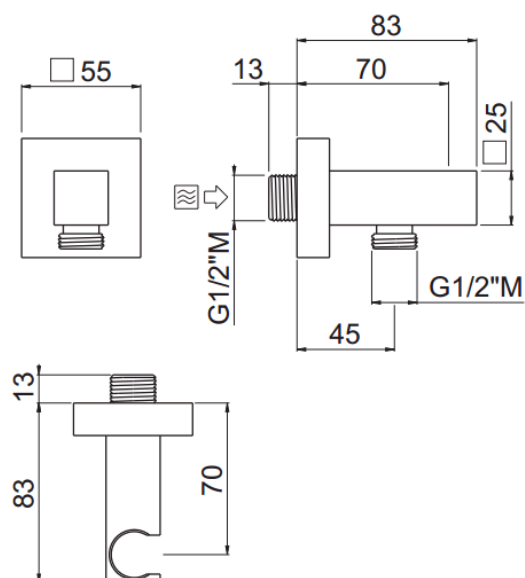

Wall mounted concealed holder

Wall mounted concealed square fixed holder
32780/SC-CR

TECHNICAL INFORMATION

Brass built-in fixed square holder 1/2"MM. CHROME

FEATURES

PICTURE

TECHNICAL DRAWING

SPARE PARTS