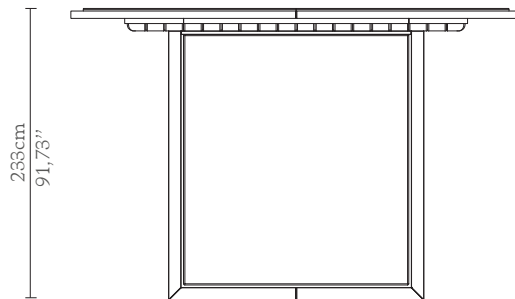

CABINETS & BOOKCASES

ALGERONE | bed

360cm
141,73\"/>

DIMENSIONS

Height: 120cm | 47,24"
Length: 360cm | 141,73"
Depth: 233cm | 91,73"

MATERIALS

Body: Brass, Leather & Marble

STANDARD FINISHES

Body: Polished Brass, Gray Leather
& Statuário Marble

WEIGHT

Aprox: 140kg | 308,65lbs

PACKAGING

Volume: 10,07m³ | 355,61ft³

Weight: 160kg | 352,74lbs