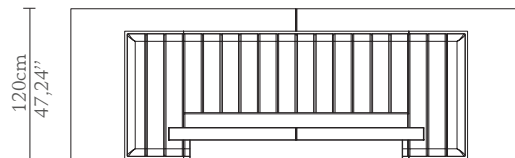

CABINETS & BOOKCASES

ALGERONE | bed

360cm
141,73\"/>

DIMENSIONS

Height: 120cm | 47,24"
Length: 360cm | 141,73"
Depth: 233cm | 91,73"

MATERIALS

Body: Brass, Leather & Marble

STANDARD FINISHES

Body: Polished Brass, Gray Leather
& Statuário Marble

WEIGHT

Aprox: 140kg | 308,65lbs

PACKAGING

Volume: 10,07m³ | 355,61ft³

Weight: 160kg | 352,74lbs