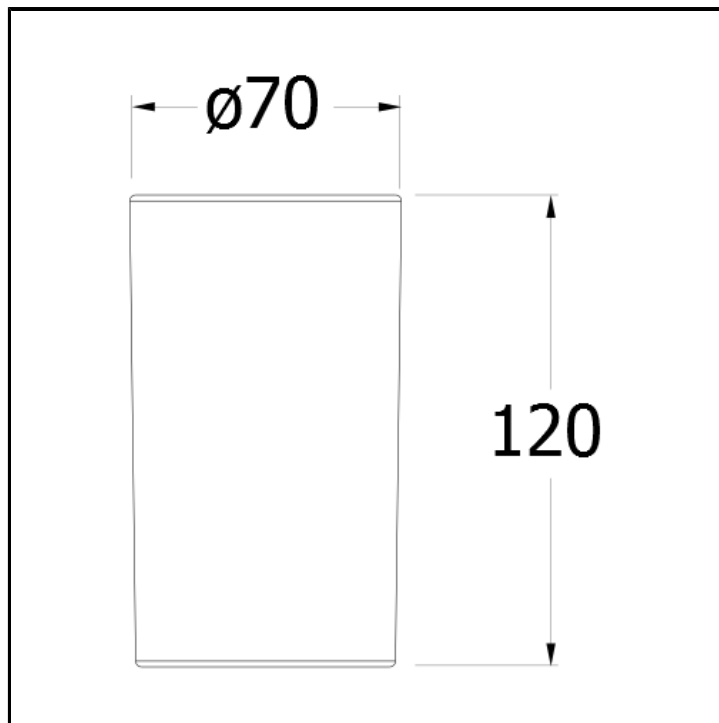

Tumbler

FINITURE

White matt

CHARACTERISTICS

-

INSTALLATION

- Top

TPOLOGY