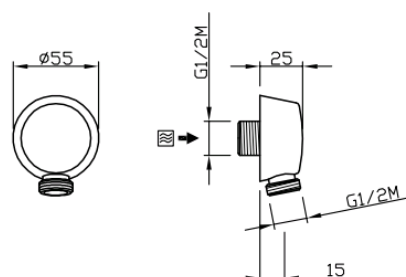

Wall outlet

Water outlet flat
33650-CR

TECHNICAL INFORMATION

Brass flat wall outlet 1/2"MM. CHROME

FEATURES

PICTURE

SPARE PARTS

TECHNICAL DRAWING