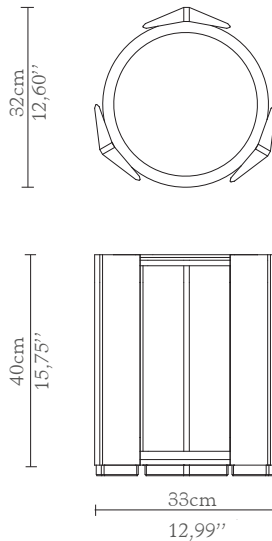

CABINETS & BOOKCASES

ALGERONE SMALL | side table

DIMENSIONS

Height: 40cm | 15,75"

Length: 33cm | 12,99"

Depth: 32cm | 12,60"

MATERIALS

Body: Brass, Leather, Glass & Marble

STANDARD FINISHES

Body: Polished Brass, Gray Leather, Smoked Glass & Statuário Marble

WEIGHT

Aprox: 8kg | 17,64lbs

PACKAGING

Volume: 0,04m³ | 1,41ft³

Weight: 18kg | 39,68lbs