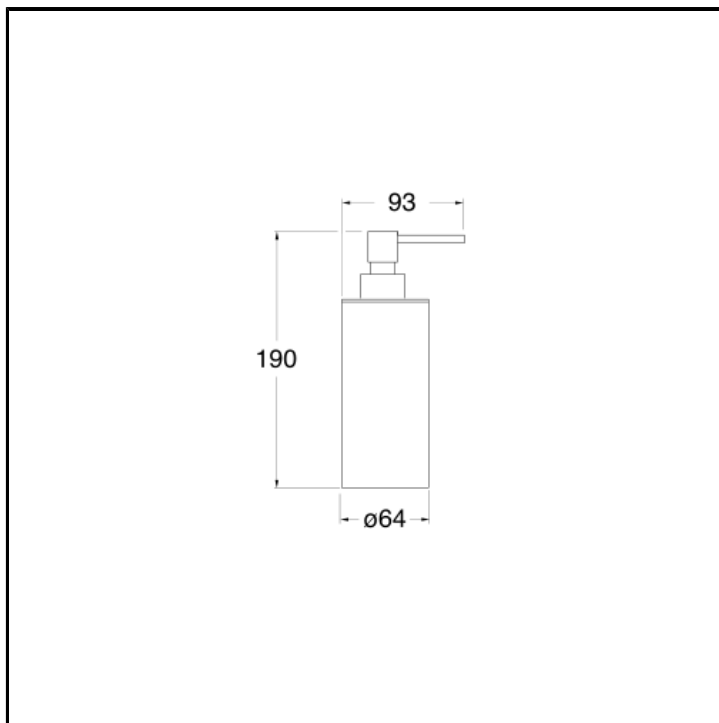

Standing soap dispenser

FINITURE

Brushed stainless steel AISI

INSTALLATION

- Top

TPOLOGY

-

ENVIRONMENT