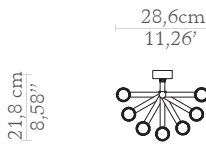

CABINETS & BOOKCASES

WATERFALL TORCH | wall left

DIMENSIONS

Height: 178cm | 70,08"

Length: 28,6cm | 11,26"

Depth: 21,8cm | 8,58"

MATERIALS

Body: Brass & Crystal Glass

STANDARD FINISHES

Body: Gold plated

WEIGHT

Aprox.: 20kg | 44,09lbs

BULBS

14x g9 Bulbs (40W max)(USA not included)

Voltage: 220-240V

PACKAGING

Volume: 0,111m³ | 3,92t³

Weight: 30kg | 66,14lbs