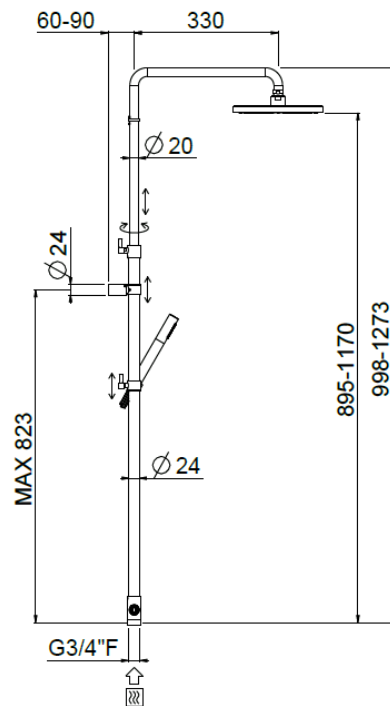

Bridge telescopic 3/4" connection

Bridge telescopic 3/4" connection, Stick shower head
31676-CR

TECHNICAL INFORMATION

Bridge turning shower column with adjustable mounting with articulated shower holder, 3/4 connection, adjustable upper holder and diverter. Non-liming inspectable round shower head Ø200 in ABS. ABS non-liming inspectable one jet round shower. PVC smooth double anti-torsion flexible hose cm 150. CHROME

Flow rate:

? Doccia o soffione?

FEATURES

Rain jet

Non-liming

adjustable telescopic shower column

double anti-torsion

PICTURE

SPARE PARTS

TECHNICAL DRAWING

FINISHINGS