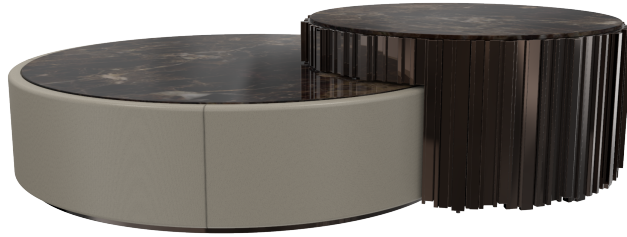

LUXXU

MODERN DESIGN & LIVING

LIGHTING UPHOLSTERY TABLES CONSOLES SIDEBOARDS MIRRORS CABINETS & BOOCASES

EMPIRE SET II | center table

DIMENSIONS

Height: 40 cm | 15,74"

Depth: 1200 cm | 47,24"

MATERIALS

Body: Brass, Marble & Leather

STANDARD FINISHES

Body: Bronze Brass, Emperador Dark
Marble & Nata Elastron Leather

WEIGHT

Aprox: 110 kg | 242,51 lbs

PACKAGING

Volume: 0,93 m³ | 32,84 ft³

Weight: 120 kg | 264,55 lbs