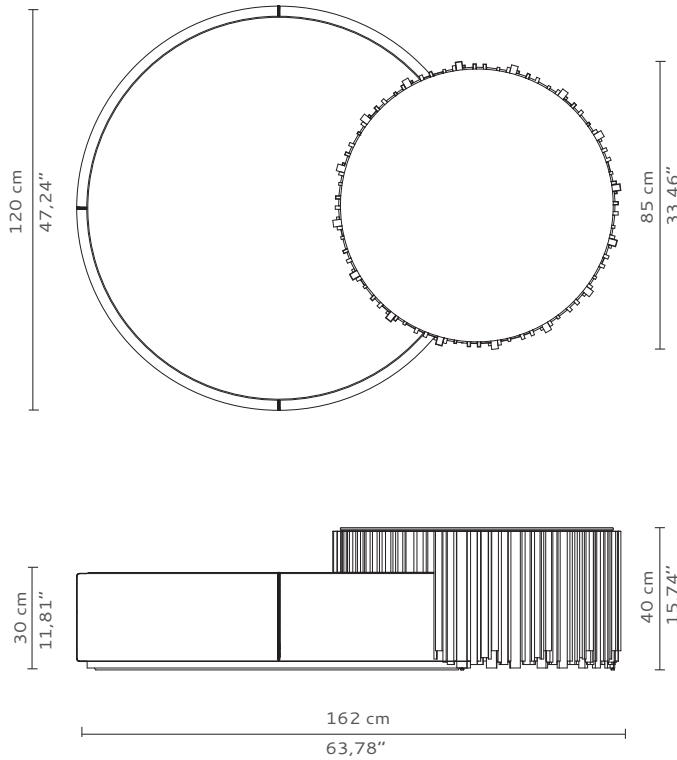

LUXXU

MODERN DESIGN & LIVING

LIGHTING UPHOLSTERY TABLES CONSOLES SIDEBOARDS MIRRORS CABINETS & BOOCASES

EMPIRE SET II | center table

DIMENSIONS

Height: 40 cm | 15,74"

Depth: 1200 cm | 47,24"

MATERIALS

Body: Brass, Marble & Leather

STANDARD FINISHES

Body: Bronze Brass, Emperador Dark
Marble & Nata Elastron Leather

WEIGHT

Aprox: 110 kg | 242,51 lbs

PACKAGING

Volume: 0,93 m³ | 32,84 ft³

Weight: 120 kg | 264,55 lbs