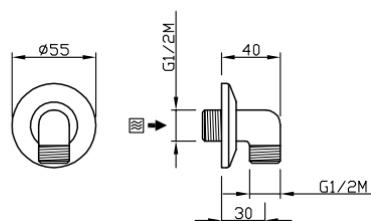

Wall outlet

Water outlet curved
33661-CR

TECHNICAL INFORMATION

Brass curved wall outlet 1/2"MM. CHROME

FEATURES

PICTURE

SPARE PARTS

TECHNICAL DRAWING