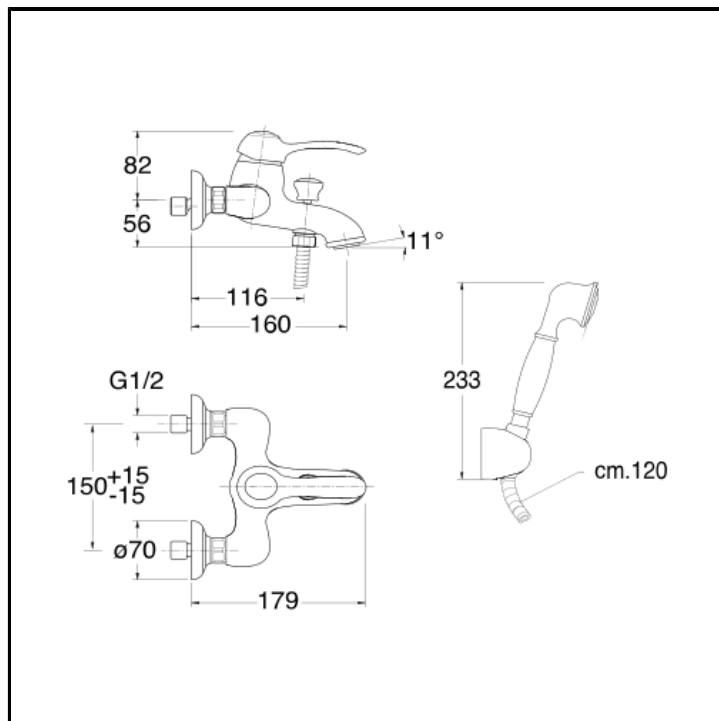

CRIAR100

External bath mixer with flexible hose and anti-lime hand shower

FINITURE

-  Chrome
-  Brushed metallic
-  PVD brushed rose gold
-  Brushed old brass

CHARACTERISTICS

-

FEATURES FROM TECHNOLOGIES

-
-