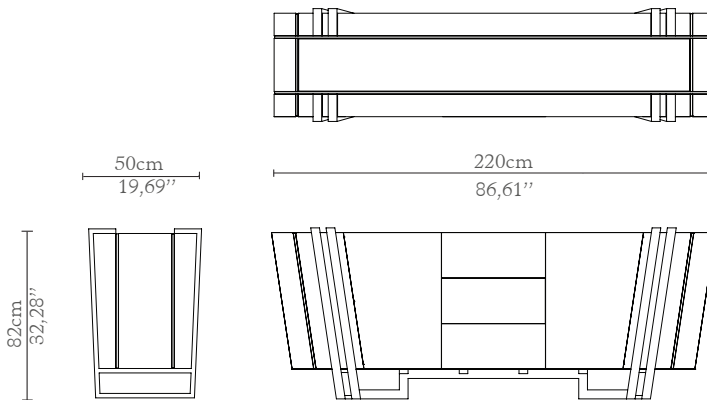

APOTHEOSIS | sideboard

DIMENSIONS

Width: 220cm | 86,61"
Depth: 50cm | 19,69"
Height: 82cm | 32,28"

MATERIALS

Body: Brass, wood & marble

STANDARD FINISHES

Body: Polished brass, black lacquer
& Nero Marquina marble

WEIGHT

Aprox: 220kg | 485,02lbs

PACKAGING

Volume: 1,27m³ | 44,85ft³
Weight: 230kg | 507,06lbs