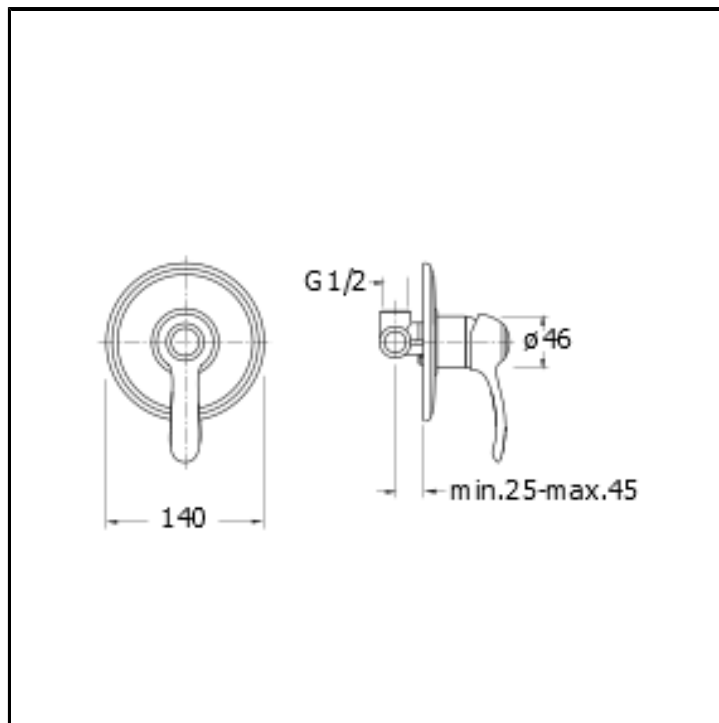

Complete concealed shower mixer with metal plate

FINITURE

-  Chrome
-  Brushed metallic
-  PVD brushed rose gold
-  Brushed old brass

CHARACTERISTICS

-

COMMAND

- Monocontrol

INSTALLATION