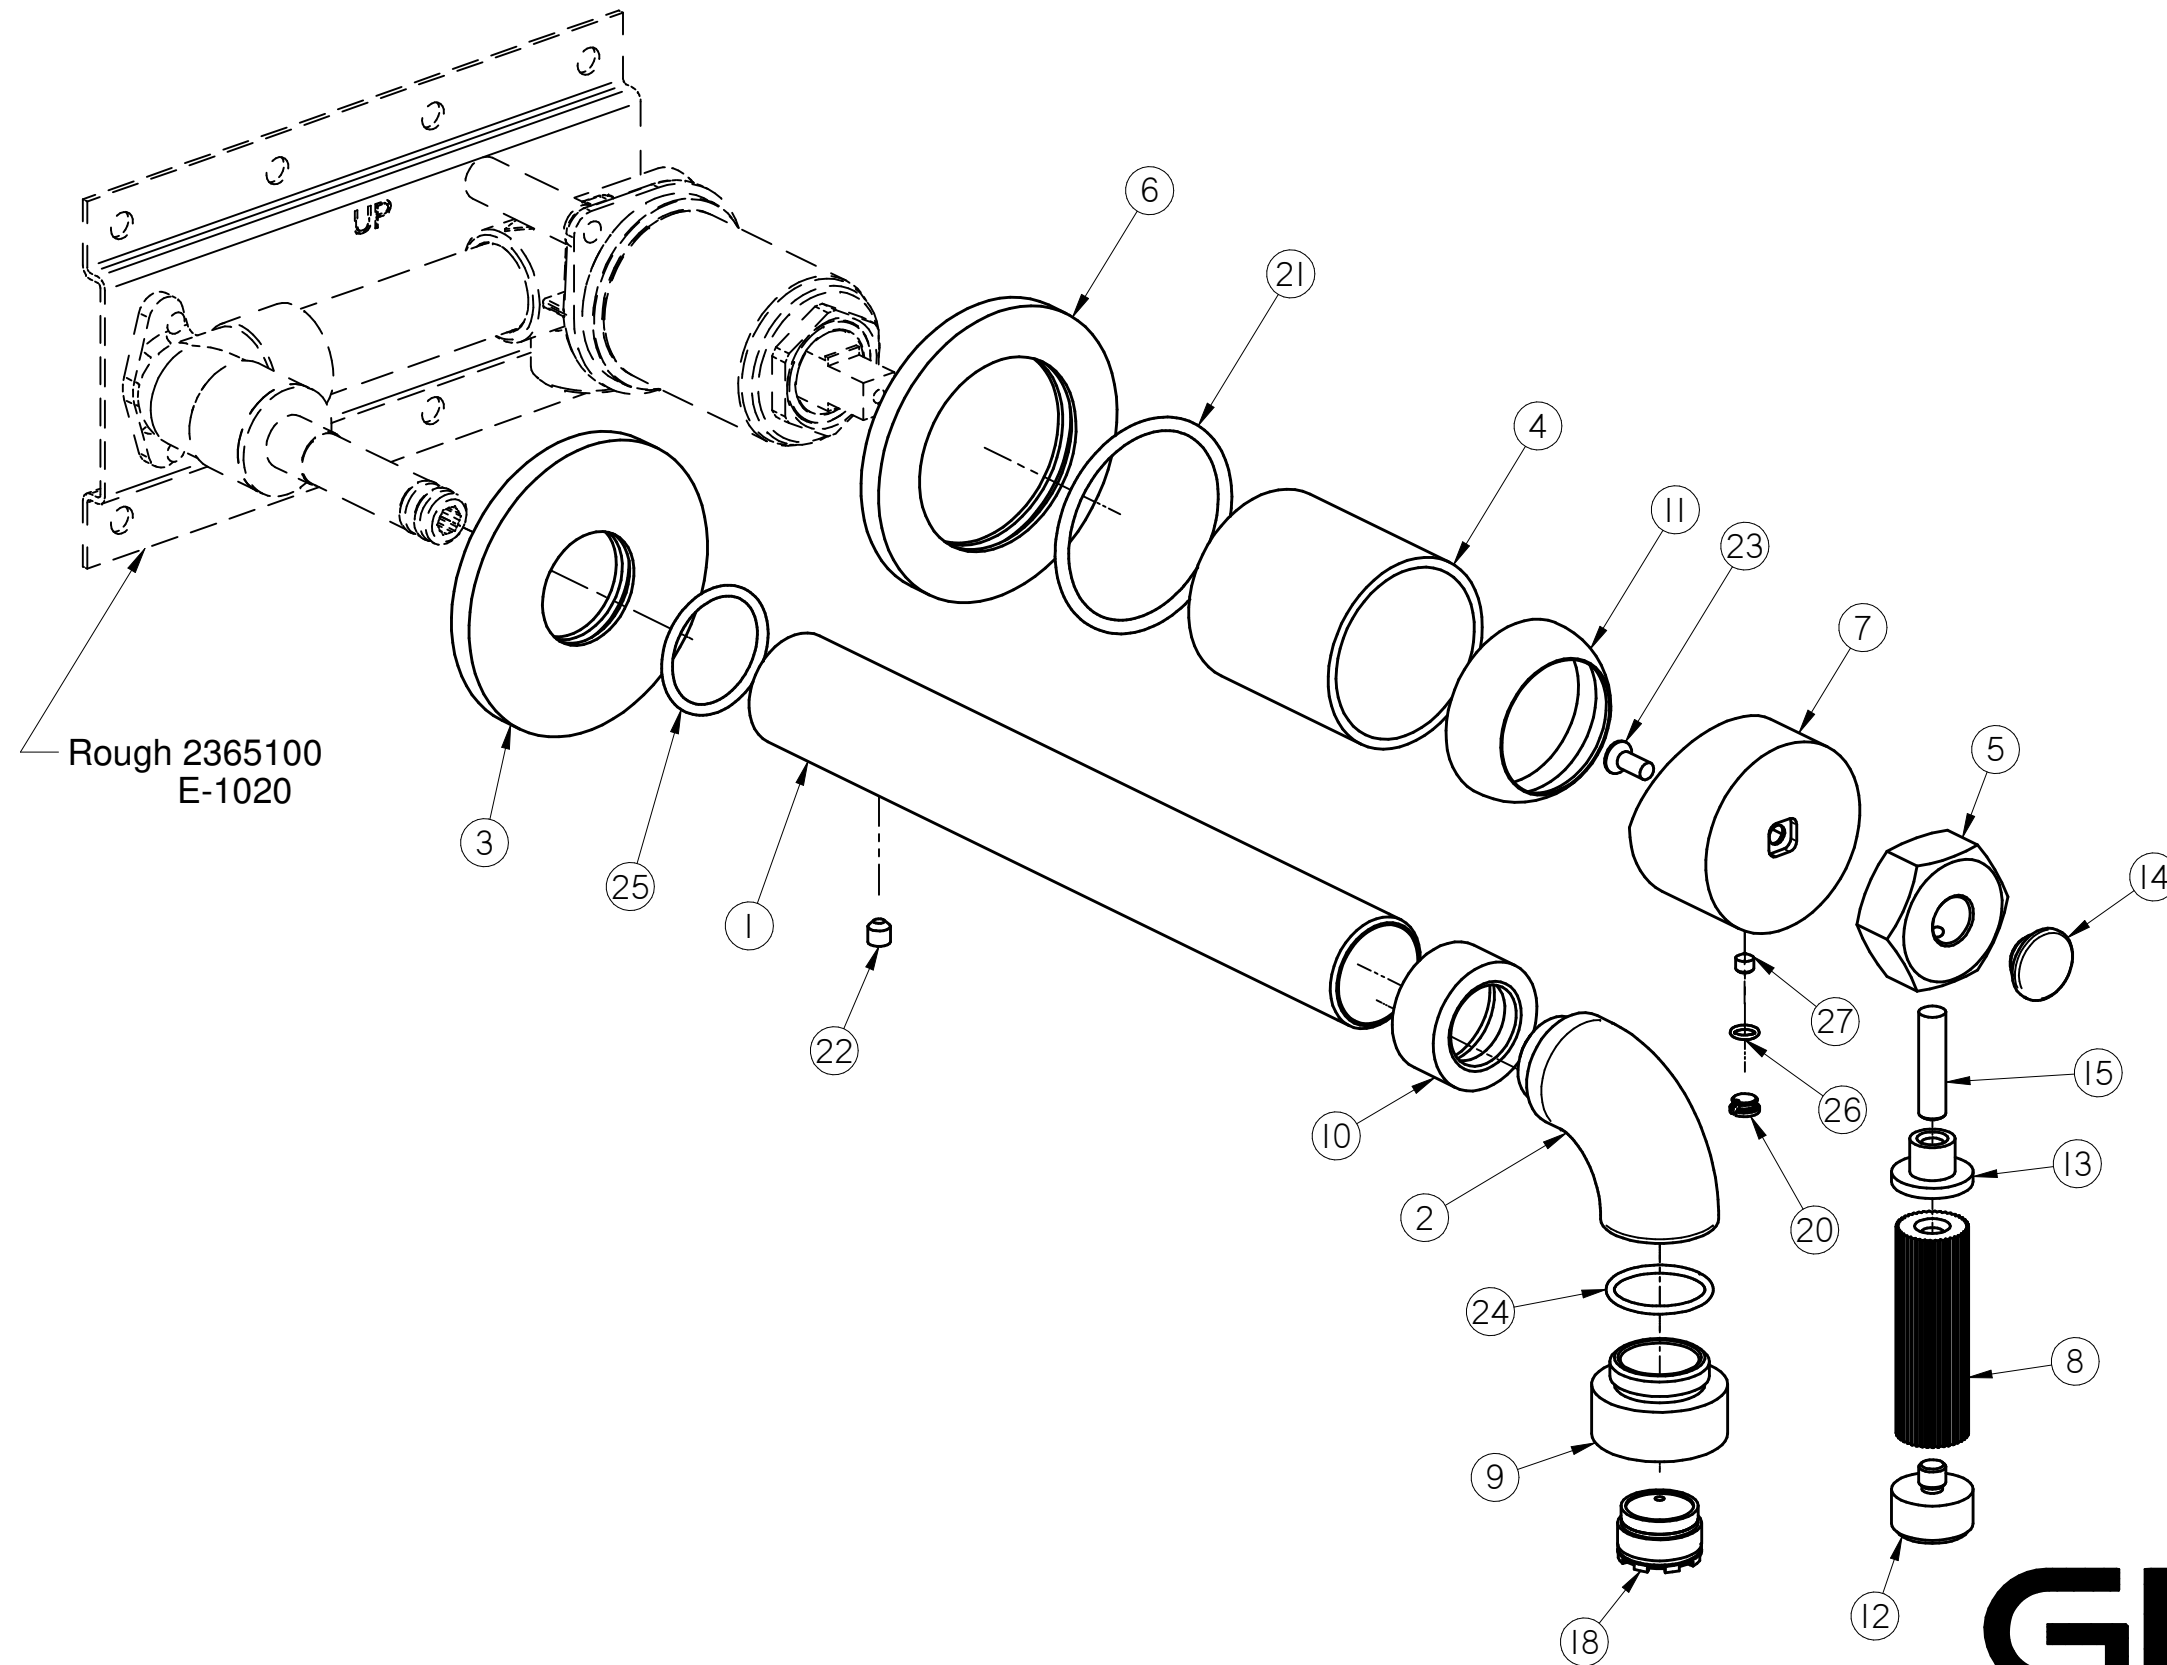

E-1 1339-LM56W

Vintage Series

GRAFF®