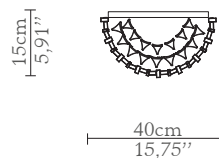

CABINETS & BOOKCASES

EMPIRE II SMALL | wall

DIMENSIONS

Height: 50cm | 19,69"

Length: 40cm | 15,75"

Depth: 15cm | 5,91"

MATERIALS

Body: Brass & Crystal Glass

STANDARD FINISHES

Body: Gold plated

WEIGHT

Aprox: 7kg | 15,43lbs

BULBS

3x g9 Halogen Bulbs (40W

max)*USA not included

Voltage: 220-240V

PACKAGING

Volume: 0,16m³ | 5,65t³

Weight: 12kg | 26,46lbs