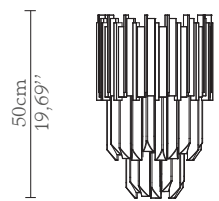

CABINETS & BOOKCASES

EMPIRE II SMALL | wall

DIMENSIONS

Height: 50cm | 19,69"

Length: 40cm | 15,75"

Depth: 15cm | 5,91"

MATERIALS

Body: Brass & Crystal Glass

STANDARD FINISHES

Body: Gold plated

WEIGHT

Aprox: 7kg | 15,43lbs

BULBS

3x g9 Halogen Bulbs (40W

max)*USA not included

Voltage: 220-240V

PACKAGING

Volume: 0,16m³ | 5,65t³

Weight: 12kg | 26,46lbs