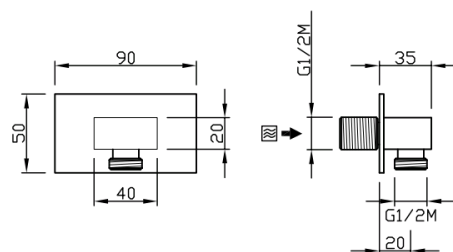

Wall outlet

Water outlet rectangular
33615-CR

TECHNICAL INFORMATION

Brass rectangular wall outlet 1/2"MM. CHROME

FEATURES

PICTURE

TECHNICAL DRAWING

SPARE PARTS