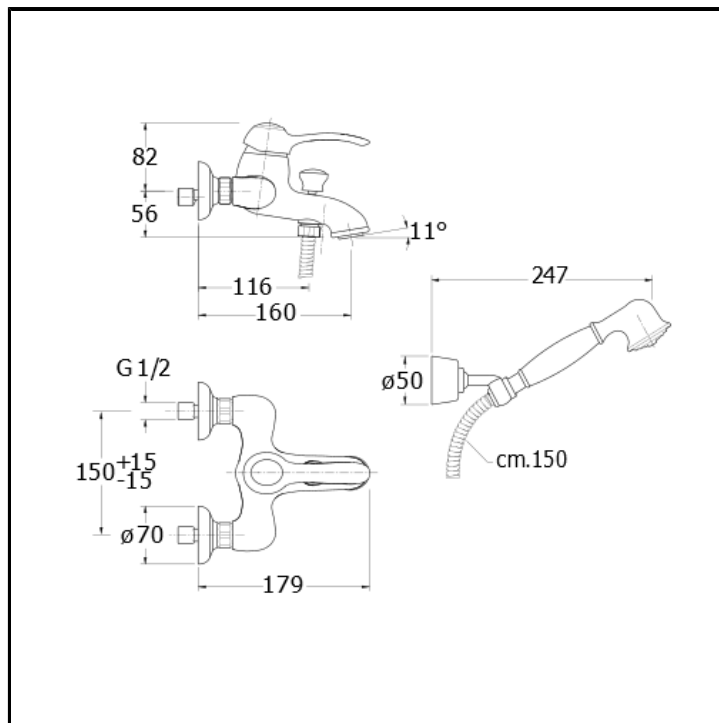

CRIAR101

External bath mixer with flexible hose and adjustable anti-lime hand shower

FINITURE

-  Chrome
-  Brushed metallic
-  PVD brushed rose gold
-  Brushed old brass

CHARACTERISTICS

-

FEATURES FROM TECHNOLOGIES