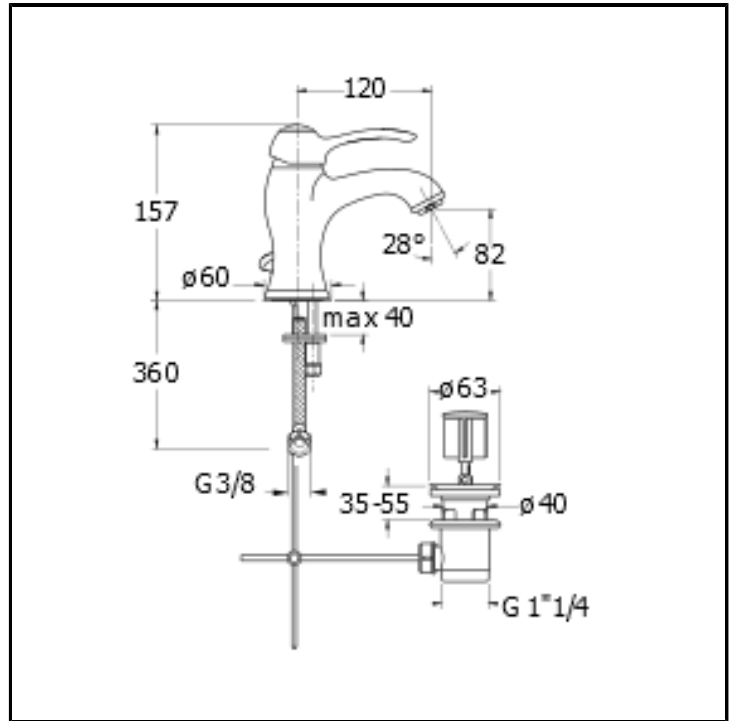

# CRIAR211

■ CRISTINA  
RUBINETTERIE

Basin mixer REGULAR with 1"1/4 pop up waste