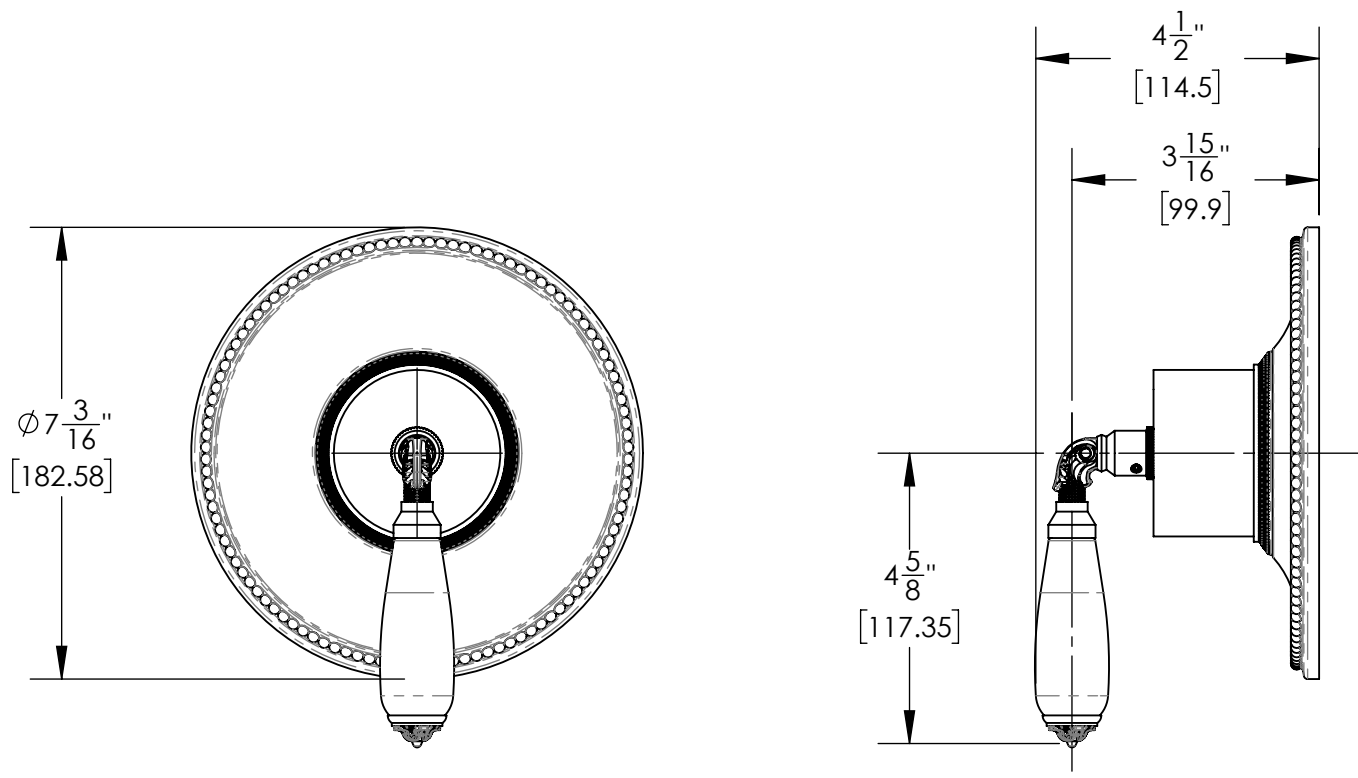

TH338F

■ PRODUCT FEATURES

- Style: Traditional
- Collection: Valencia
- Temperature Controlled Pressure Balance
- Green Marble Lever Handle
-
-

■ TECHNICAL DETAILS

ADA Compliance: Yes
 Access Hole Diameter: 5"
 Handle Turn Angle: 115°
 Installation Type: Wall Mounted
 Primary Material: Brass
 Valve Material: Ceramic

■ PRODUCT DIMENSIONS

www.phylrich.com

1261 Logan Avenue, Costa Mesa, California 92626.
 Phone: 714.361.4800 Fax: 714.617.3120

Rev-

CODES & STANDARDS

ASME A112.181/ CSA B1251, ASME 112.18.2/ CSA B125.2, ANSI NSF, CEC