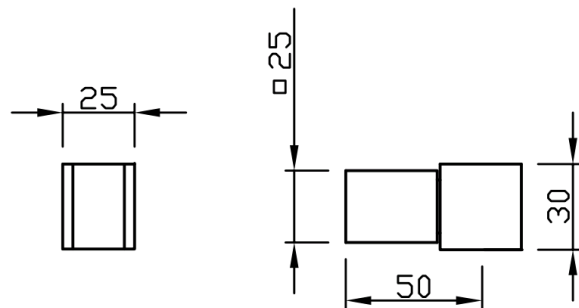

TECHNICAL DRAWING

SPARE PARTS

FINISHINGS