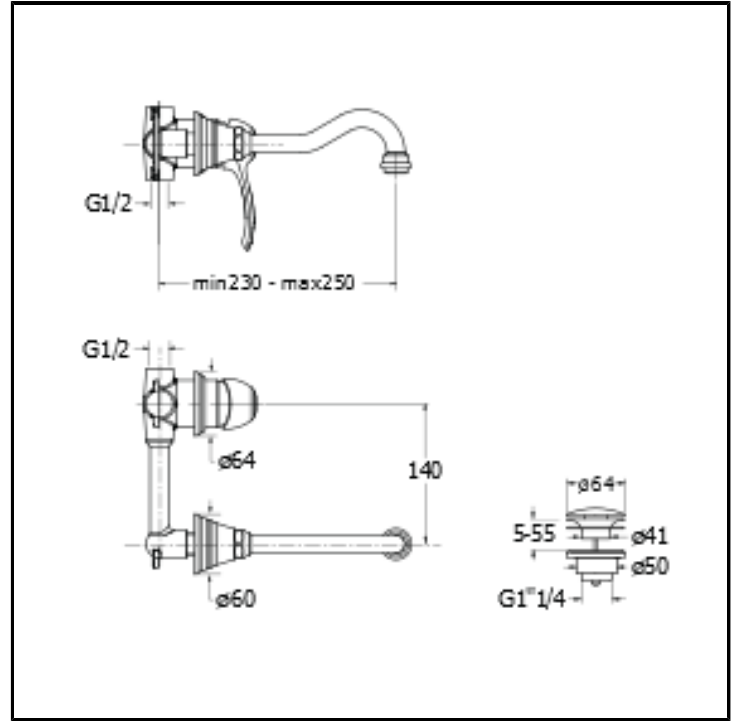

CRIAR231

Complete wall mounted basin mixer REGULAR with 1"1/4 Up&Down waste

FINITURE

-  Chrome
-  Brushed metallic
-  PVD brushed rose gold
-  Brushed old brass

FEATURES (MODEL NAME SIDE)

- Regular

FEATURES FROM TECHNOLOGIES

-
-
-

COMMAND

- Monocontrol

INSTALLATION

- Wall

TPOLOGY

-

ENVIRONMENT