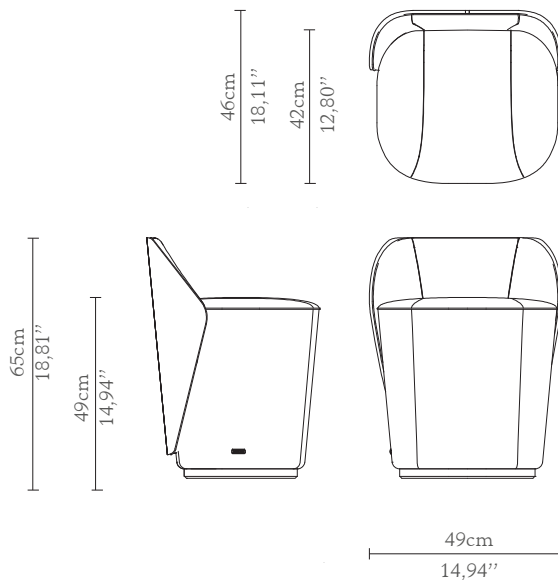

CABINETS & BOOKCASES

ALGERONE | stool

DIMENSIONS

Height: 65cm | 18,81"
Length: 49cm | 14,94"
Depth: 46cm | 18,11"
Seat Height: 49cm | 14,94"
Seat Depth: 42cm | 12,80"

MATERIALS

Body: Brass, Leather & Wood

STANDARD FINISHES

Body: Polished Brass, Gray Leather
& Glossy Eucalipto Frise Veneer

WEIGHT

Aprox: 8kg | 17,64lbs

PACKAGING

Volume: 0,25m³ | 8,83ft³
Weight: 13kg | 28,66lbs