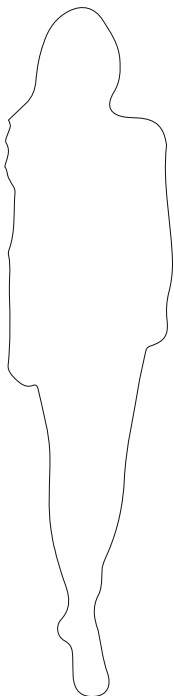

CABINETS & BOOKCASES

ALGERONE | stool

DIMENSIONS

Height: 65cm | 18,81"
Length: 49cm | 14,94"
Depth: 46cm | 18,11"
Seat Height: 49cm | 14,94"
Seat Depth: 42cm | 12,80"

MATERIALS

Body: Brass, Leather & Wood

STANDARD FINISHES

Body: Polished Brass, Gray Leather
& Glossy Eucalipto Frise Veneer

WEIGHT

Aprox: 8kg | 17,64lbs

PACKAGING

Volume: 0,25m³ | 8,83ft³
Weight: 13kg | 28,66lbs