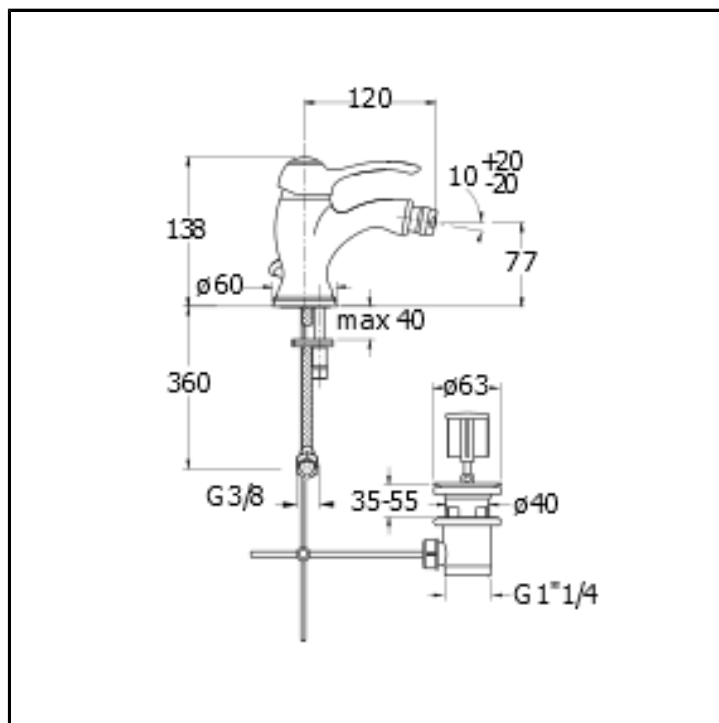

CRIAR311

Bidet mixer with 1"1/4 pop up waste

FINITURE

-  Chrome
-  Brushed metallic
-  PVD brushed rose gold
-  Brushed old brass

FEATURES FROM TECHNOLOGIES

-
-
-

COMMAND

- Monocontrol