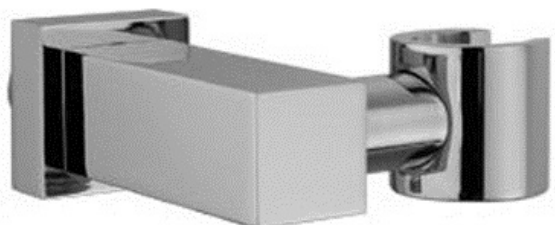

Wall mounted exposed holder

Wall mounted exposed square adjustable conical holder
32750/SC-CR

TECHNICAL INFORMATION

Brass exposed articulated square holder with round nut seat.
CHROME

FEATURES

PICTURE

TECHNICAL DRAWING

SPARE PARTS

FINISHINGS