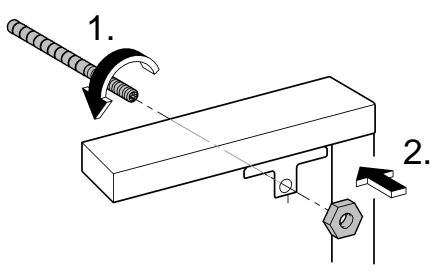

38 995

Rapid SL

Design + Engineering GROHE Germany

99.0069.031/ÄM 226590/03.13

GROHE
ENJOY WATER®

3

4

5