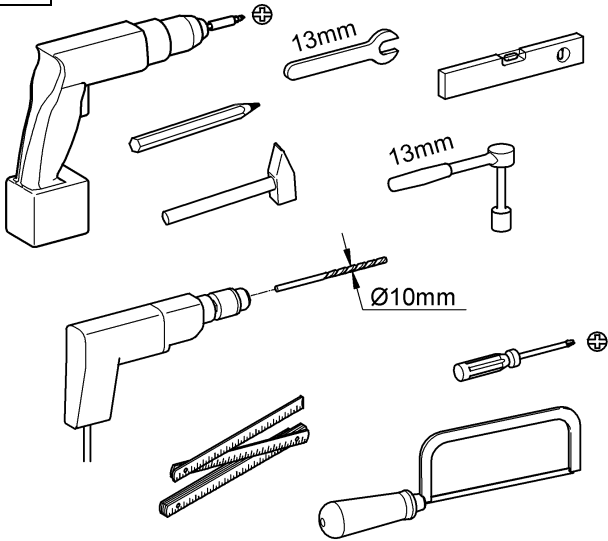

38 995

Rapid SL

Design + Engineering GROHE Germany

99.0069.031/ÄM 226590/03.13

GROHE
ENJOY WATER®

3

4

5