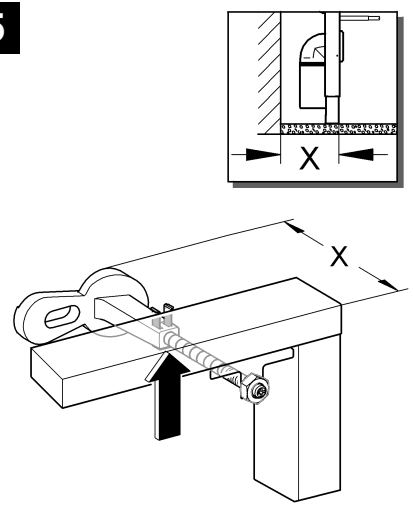

38 995

Rapid SL

Design + Engineering GROHE Germany

99.0069.031/ÄM 226590/03.13

GROHE
ENJOY WATER®

3

4

5