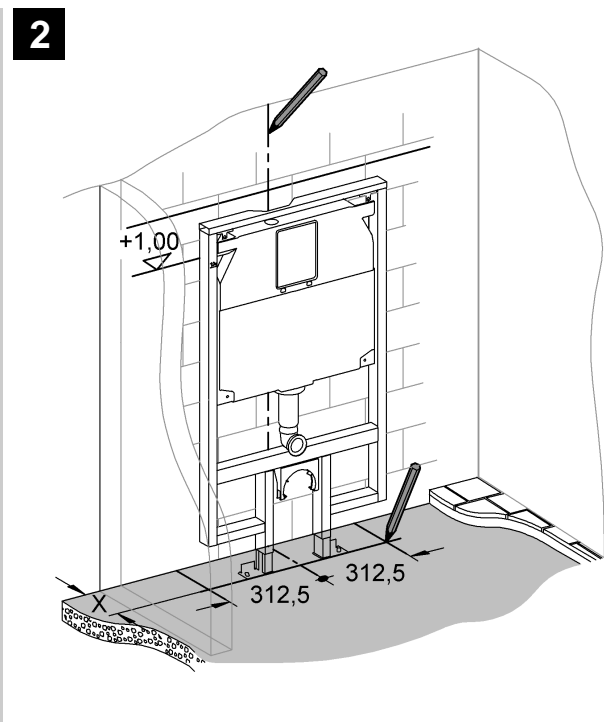

38 995

Rapid SL

Design + Engineering GROHE Germany

99.0069.031/ÄM 226590/03.13

GROHE
ENJOY WATER®

3

4

5