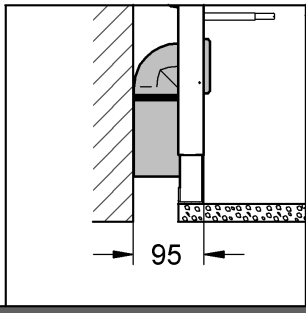

38 995

Rapid SL

Design + Engineering GROHE Germany

99.0069.031/ÄM 226590/03.13

GROHE
ENJOY WATER®

3

4

5