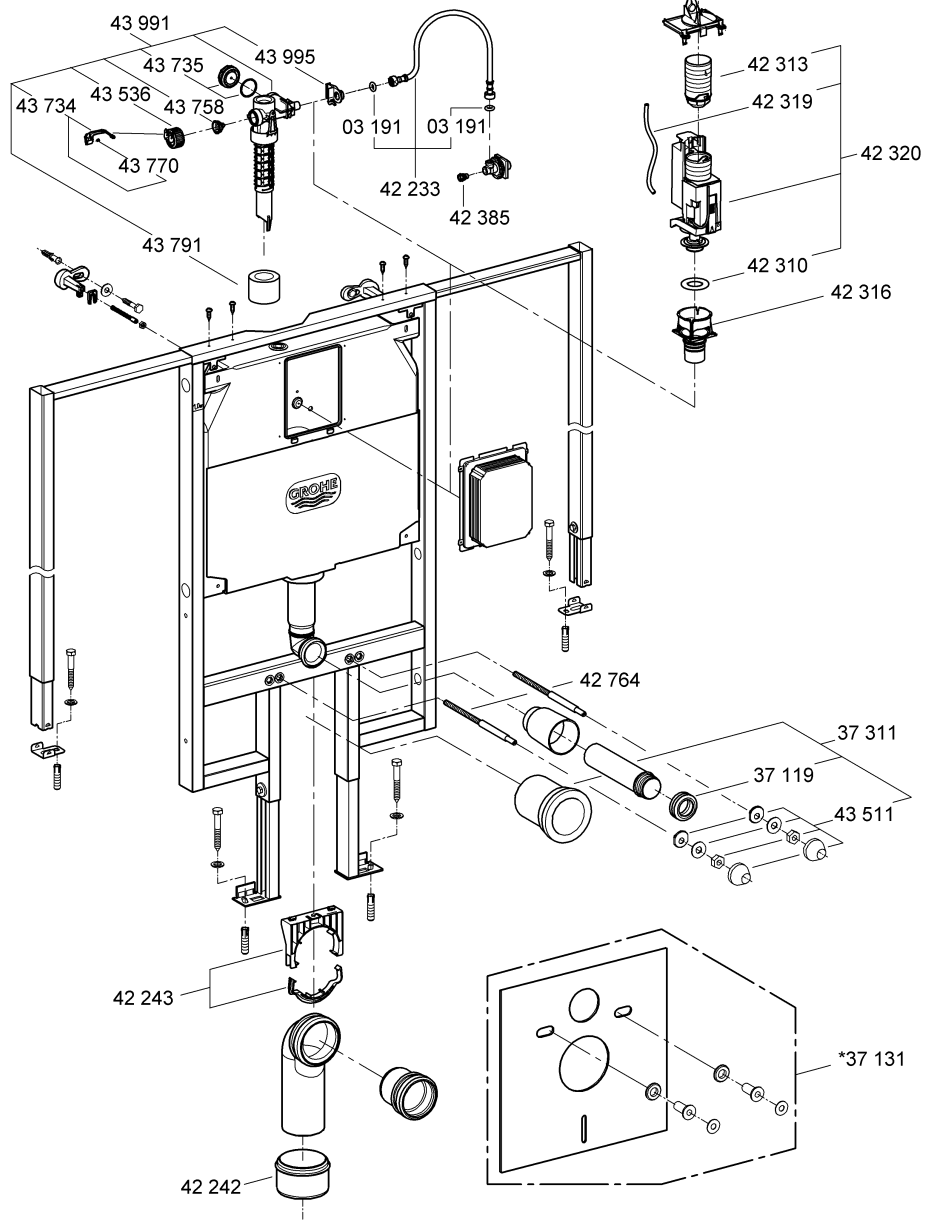

38 995

Rapid SL

Design + Engineering GROHE Germany

99.0069.031/ÄM 226590/03.13

GROHE
ENJOY WATER®

3

4

5