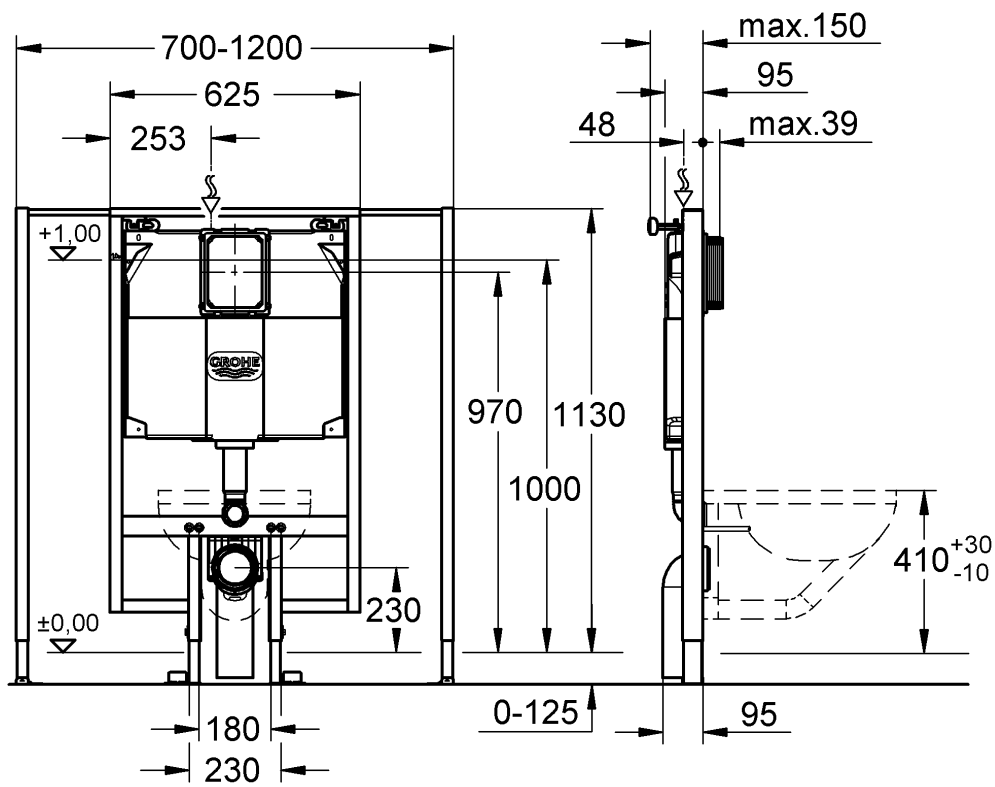

38 995

Rapid SL

Design + Engineering GROHE Germany

99.0069.031/ÄM 226590/03.13

GROHE
ENJOY WATER®

3

4

5