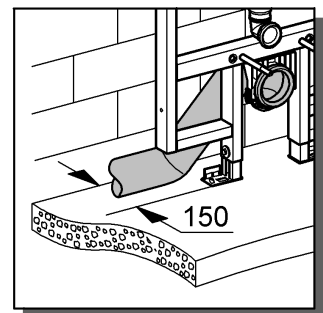

38 995

Rapid SL

Design + Engineering GROHE Germany

99.0069.031/ÄM 226590/03.13

GROHE
ENJOY WATER®

3

4

5