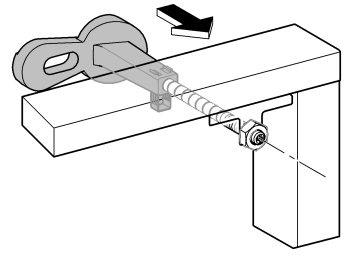

38 995

Rapid SL

Design + Engineering GROHE Germany

99.0069.031/ÄM 226590/03.13

GROHE
ENJOY WATER®

3

4

5