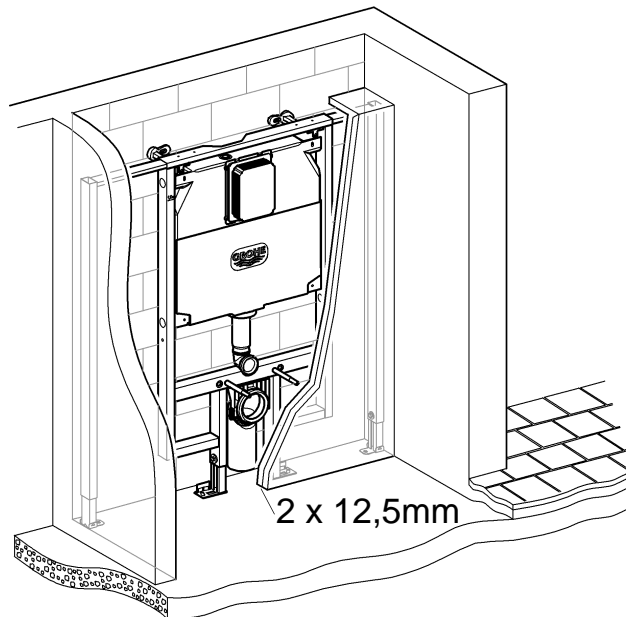

38 995

Rapid SL

Design + Engineering GROHE Germany

99.0069.031/ÄM 226590/03.13

GROHE
ENJOY WATER®

3

4

5