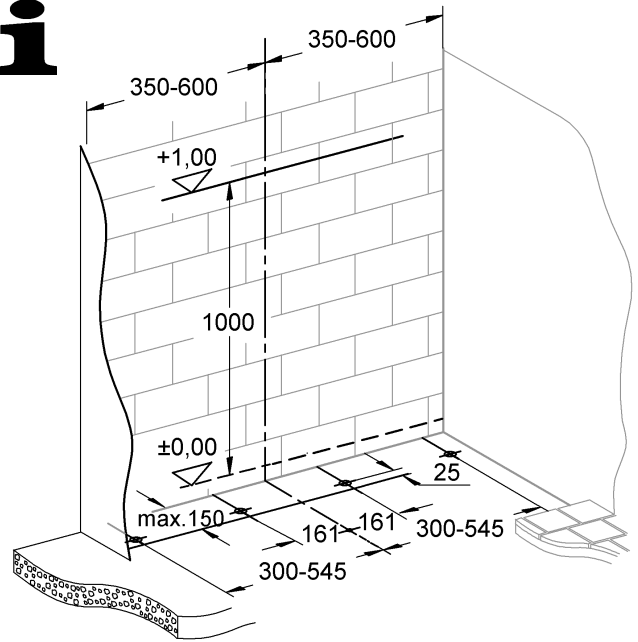

38 995

Rapid SL

Design + Engineering GROHE Germany

99.0069.031/ÄM 226590/03.13

GROHE
ENJOY WATER®

3

4

5