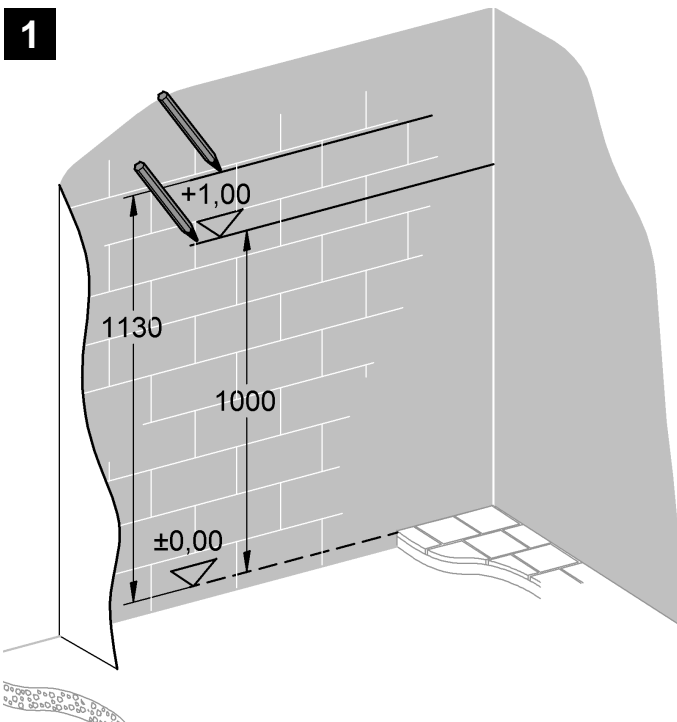

38 995

Rapid SL

Design + Engineering GROHE Germany

99.0069.031/ÄM 226590/03.13

GROHE
ENJOY WATER®

3

4

5