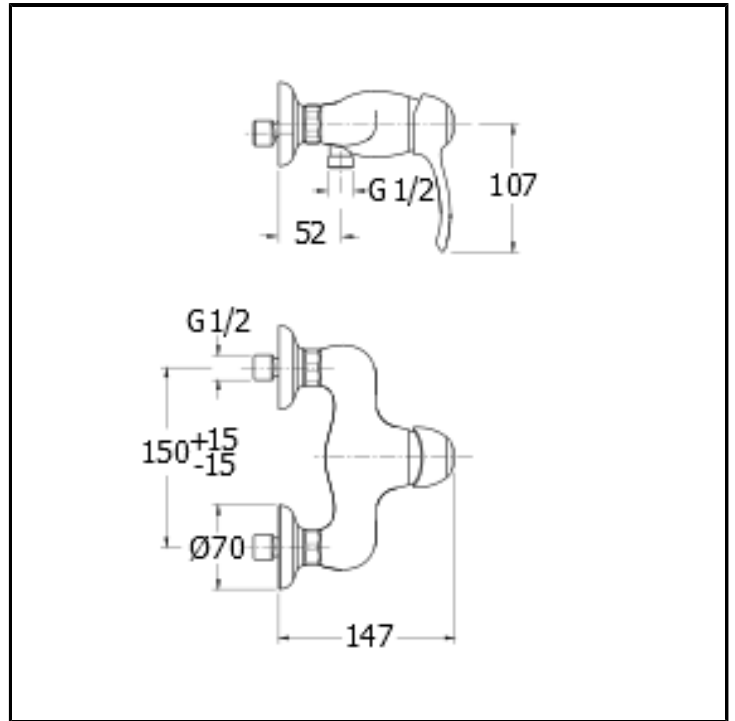

# CRIAR401

External shower mixer