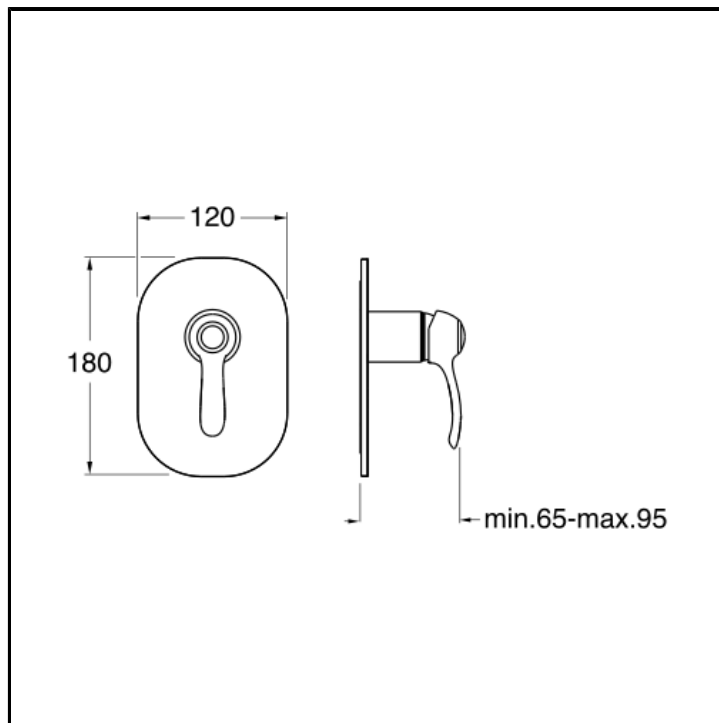

Shower mixer external parts for CRICS535 with metal plate

FINITURE

-  Chrome
-  Brushed metallic
-  PVD brushed rose gold
-  Brushed old brass

CHARACTERISTICS

-

COMMAND

- Monocontrol

INSTALLATION