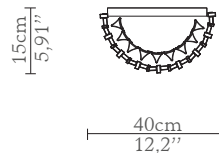

LUXXU

MODERN DESIGN & LIVING

EMPIRE SMALL | wall

DIMENSIONS

Height: 40cm | 15,75''

Length: 40cm | 15,75''

Depth: 15cm | 5,91''

MATERIALS

Body: Brass & Crystal Glass

STANDARD FINISHES

Body: Gold plated

WEIGHT

Aprox: 5kg | 11,02lbs

BULBS

3x g9 Halogen Bulbs (40W

max)*USA not included

Voltage: 220-240V

PACKAGING

Volume: 0,13m³ | 4,6t³

Weight: 10kg | 22,05lbs