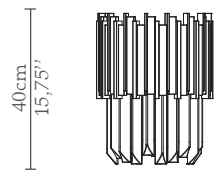

LUXXU

MODERN DESIGN & LIVING

EMPIRE SMALL | wall

DIMENSIONS

Height: 40cm | 15,75''

Length: 40cm | 15,75''

Depth: 15cm | 5,91''

MATERIALS

Body: Brass & Crystal Glass

STANDARD FINISHES

Body: Gold plated

WEIGHT

Aprox: 5kg | 11,02lbs

BULBS

3x g9 Halogen Bulbs (40W

max)*USA not included

Voltage: 220-240V

PACKAGING

Volume: 0,13m³ | 4,6t³

Weight: 10kg | 22,05lbs