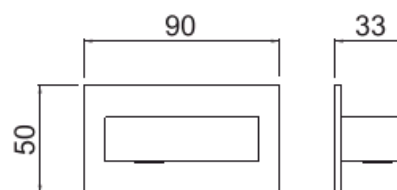

Wall mounted exposed holder

Wall mounted exposed fixed rectangular holder
32606-CR

TECHNICAL INFORMATION

Brass exposed fixed rectangular holder. CHROME

FEATURES

PICTURE

TECHNICAL DRAWING

SPARE PARTS