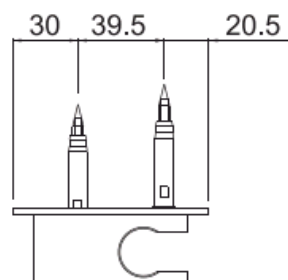

Wall mounted exposed holder

Wall mounted exposed fixed rectangular holder
32606-CR

TECHNICAL INFORMATION

Brass exposed fixed rectangular holder. CHROME

FEATURES

PICTURE

TECHNICAL DRAWING

SPARE PARTS