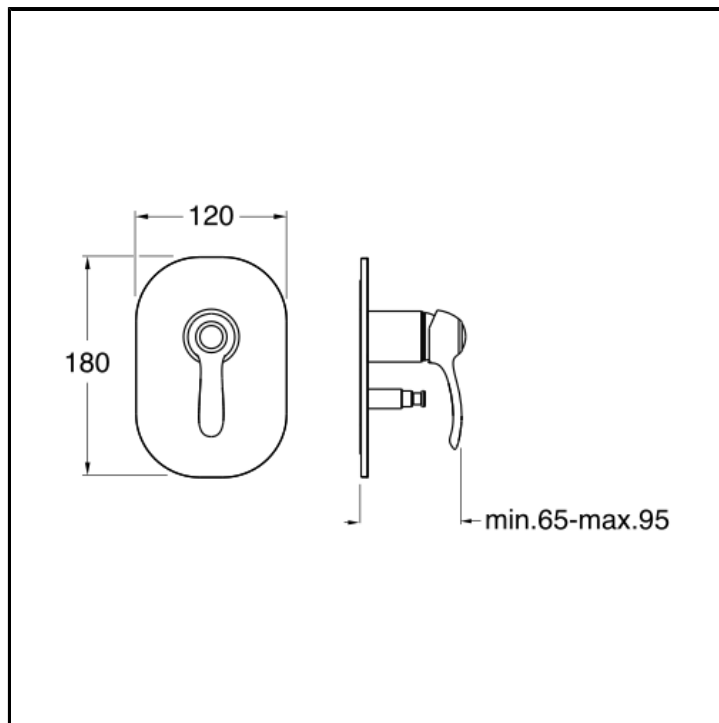

Bath/shower mixer external parts for CRICS535 with 2 outlet diverter and metal plate

FINITURE

-  Chrome
-  Brushed metallic
-  PVD brushed rose gold
-  Brushed old brass

CHARACTERISTICS

-

COMMAND

- Monocontrol