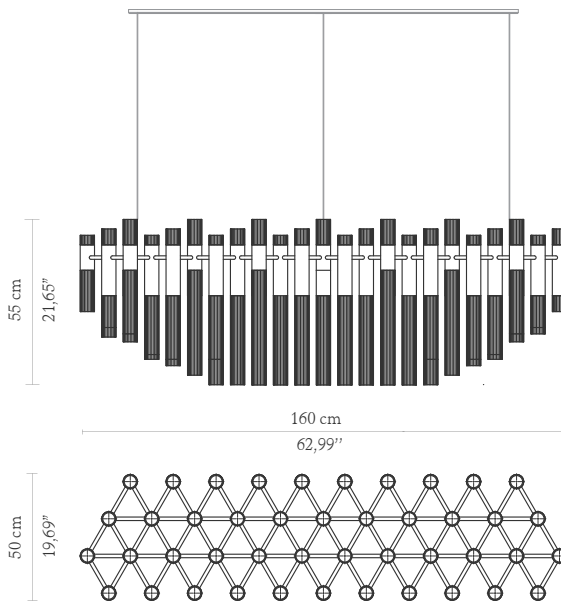

CABINETS & BOOKCASES

WATERFALL RECTRANGULAR | suspension

DIMENSIONS

Height: 55 cm | 21,65"
Length.: 160 cm | 62,99"
Depth: 50 cm | 19,69"

MATERIALS

Body: Brass & Glass

STANDARD FINISHES

Body: Gold plated

WEIGHT

Aprox.: 67kg | 147,71lbs

BULBS

88x g9 Led Bulbs (40W max) (USA not included)
Voltage: 220-240V

PACKAGING

Volume: 0,6m³ | 21,2ft³
Weight: 77kg | 169,76lbs

LEAD TIME

Production time is between 10 to 12 weeks for LUXXU collections.
Delivery time is not included. All of our furniture can be made to measure and it is available in different finishes. Please note that the colours and materials shown are for reference only. Small variations may occur.