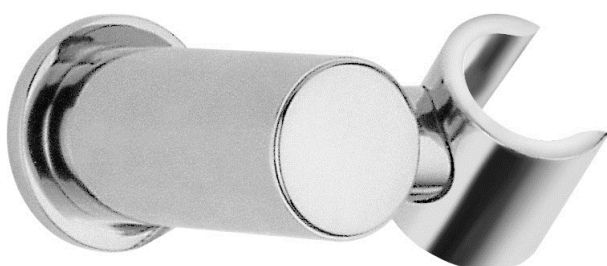

Wall mounted exposed holder

Wall mounted exposed cylindrical adjustable holder
32850/SC-CR

TECHNICAL INFORMATION

Brass exposed articulated cylindric holder. CHROME

FEATURES

PICTURE

TECHNICAL DRAWING

SPARE PARTS

FINISHINGS