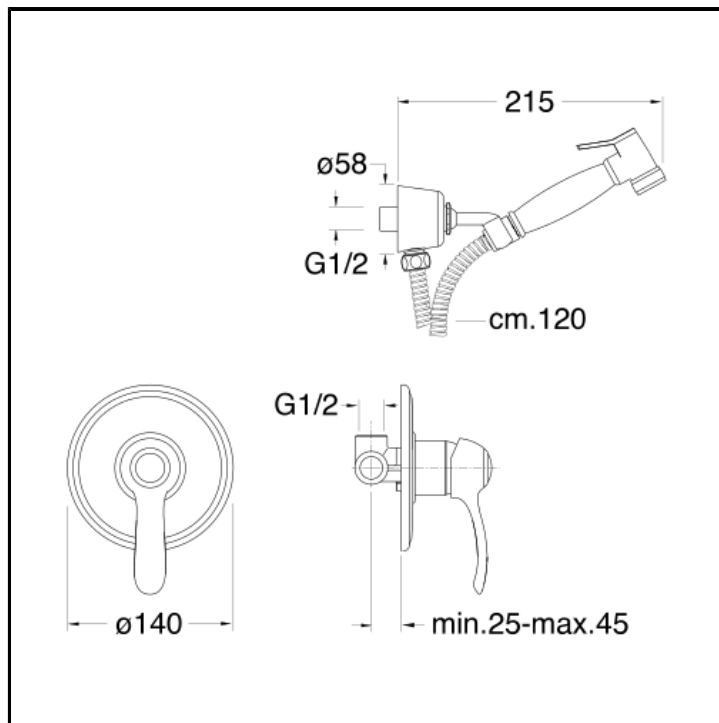

# CRIWJ662

WC/bidet mixer valve with douche handset, metal plate and wall mounted adjustable bracket with flexible hose