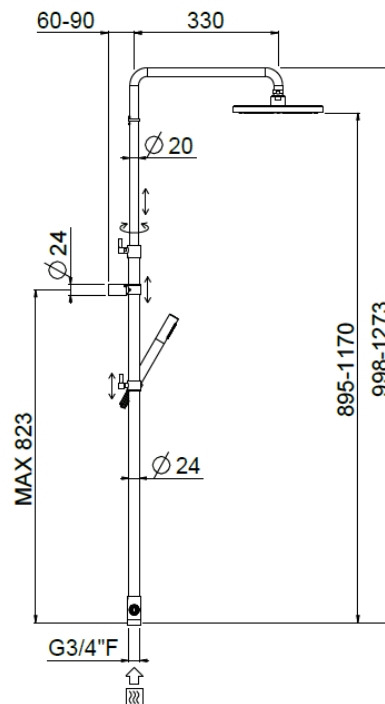

Bridge telescopic 3/4" connection

Bridge telescopic 3/4" connection, Stick shower head
31678-CR

TECHNICAL INFORMATION

Bridge turning shower column with adjustable mounting with articulated shower holder, 3/4 connection, adjustable upper holder and diverter. Non-liming inspectable round shower head Ø250 in ABS. ABS non-liming inspectable one jet round shower. PVC smooth double anti-torsion flexible hose cm 150. CHROME

Flow rate:

? Doccia o soffione?

FEATURES

Rain jet

Non-liming

adjustable telescopic shower column

double anti-torsion

PICTURE

SPARE PARTS

TECHNICAL DRAWING

FINISHINGS