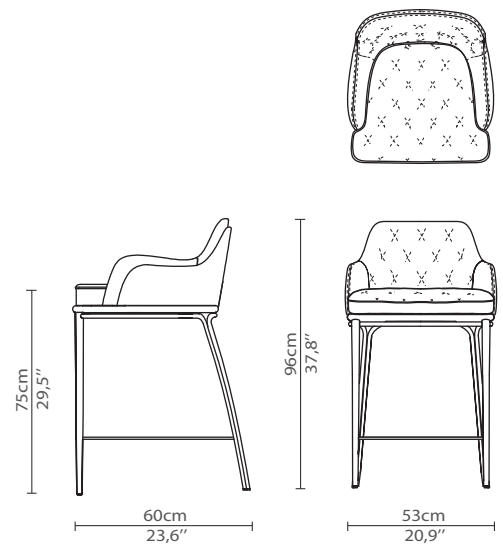

## DIMENSIONS

Height: 96cm | 37,8"  
 Length: 53cm | 20,9"  
 Depth: 60cm | 23,6"  
 Seat Height: 75cm | 29,5"  
 Seat Depth: 47cm | 18,5"

## WEIGHT

Aprox: 20kg | 44,1lbs

## PACKAGING

Volume: 0,41m<sup>3</sup> | 14,5ft<sup>3</sup>  
 Weight: 25kg | 55,1lbs