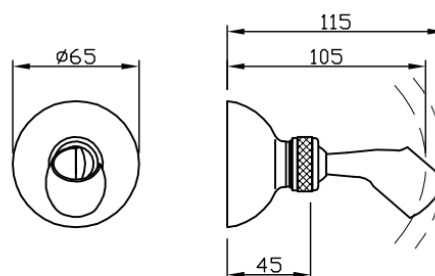

Wall mounted exposed holder

Wall mounted exposed rounded holder with adjustable "Y" bracket
33455-CR

TECHNICAL INFORMATION

Brass exposed articulated rounded holder, "Y" bracket.
CHROME

FEATURES

PICTURE

TECHNICAL DRAWING