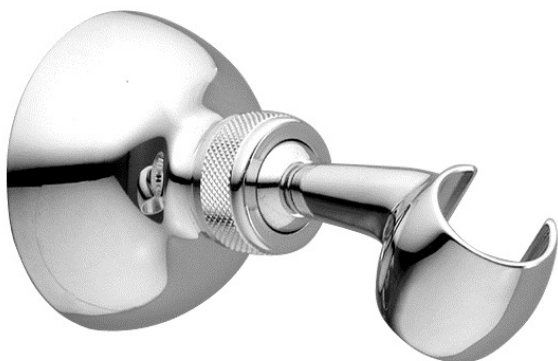

Wall mounted exposed holder

Wall mounted exposed rounded holder with adjustable "Y" bracket
33455-CR

TECHNICAL INFORMATION

Brass exposed articulated rounded holder, "Y" bracket.
CHROME

FEATURES

PICTURE

TECHNICAL DRAWING

SPARE PARTS

FINISHINGS