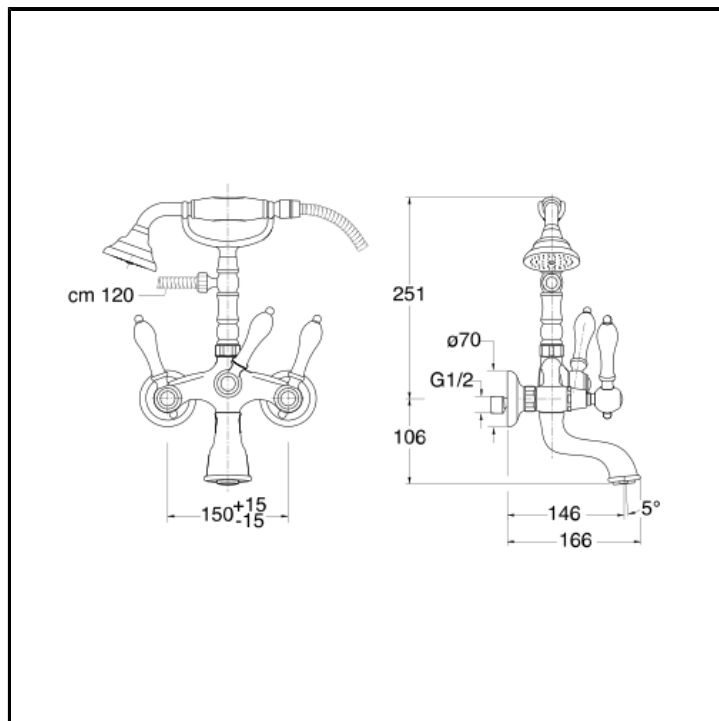

# CRICL100

External bath mixer with flexible hose and anti-lime hand shower