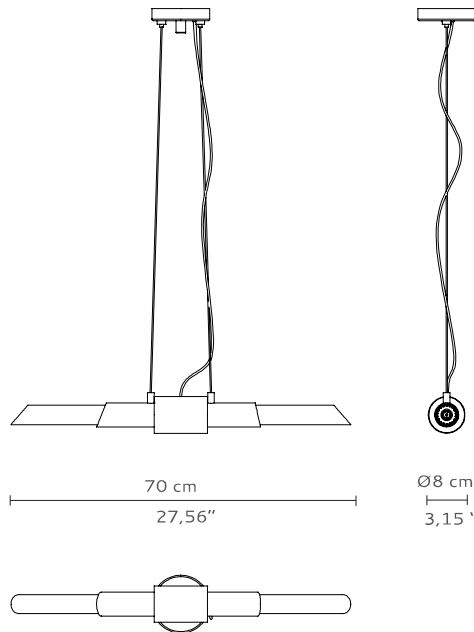

LUX XU

MODERN DESIGN & LIVING

LIGHTING UPHOLSTERY TABLES CONSOLES SIDEBOARDS MIRRORS CABINETS & BOOFCASES

TYCHO XS | small pendant

DIMENSIONS

Cord Height: Adjustable
with 200cm | 78,74"

Height: 70cm | 27,56"
Depth: 8cm | 3,15"

MATERIALS

Body: Brass & Crystal

STANDARD FINISHES

Body: Gold Plated & Clear Cristal

WEIGHT

Aprox: 5 kg | 11,02 lbs

BULBS

2 x g9 Halogen Bulbs (40W max)

*USA not included

Voltage: 220-240V

PACKAGING

Volume: 0,34 m³ | 12,01 ft³

Weight: 5,5 kg | 12,13 lbs