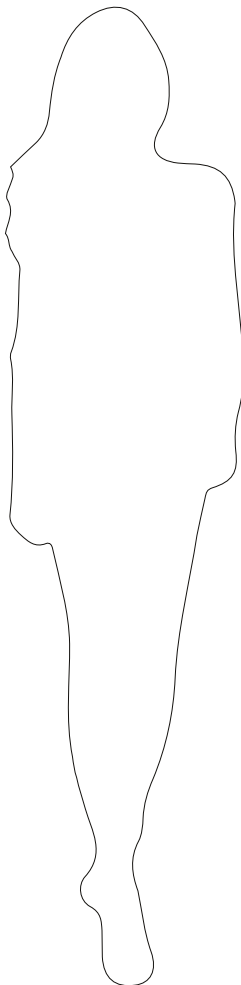

LUX XU

MODERN DESIGN & LIVING

LIGHTING UPHOLSTERY TABLES CONSOLES SIDEBOARDS MIRRORS CABINETS & BOOFCASES

TYCHO XS | small pendant

DIMENSIONS

Cord Height: Adjustable
with 200cm | 78,74"

Height: 70cm | 27,56"
Depth: 8cm | 3,15"

MATERIALS

Body: Brass & Crystal

STANDARD FINISHES

Body: Gold Plated & Clear Cristal

WEIGHT

Aprox: 5 kg | 11,02 lbs

BULBS

2 x g9 Halogen Bulbs (40W max)